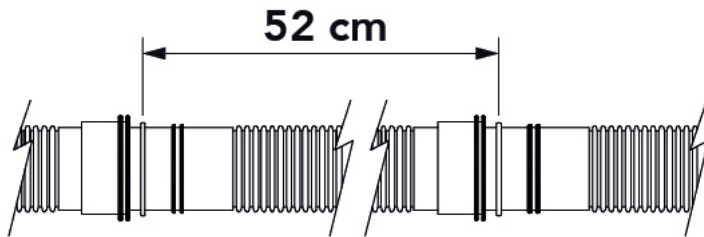

# Blue condensate drain pipe reinforced by under-track Ø 20 single cladding - Sleeves Ø 18/20

- cod. 11126346 - cod. SCD300003

## DESCRIPTION

The corrugated condensate discharge pipe Ø20 is made in anti-UVA pale blue polyethylene with single coating. Packaged in 50 m rolls or 25 m mini-rolls.

Every 52 cm there are Ø18/20 m/f fitting sleeves; this helps to cut the pipe to length to avoid wasting material.

The pipe is equipped with a pressure fitting on the built-in installation box.

The materials used, along with the new corrugated shape, guarantee high flexibility and mechanical resistance to crushing, making the pipe ideal for buried applications.

## DIMENSIONS