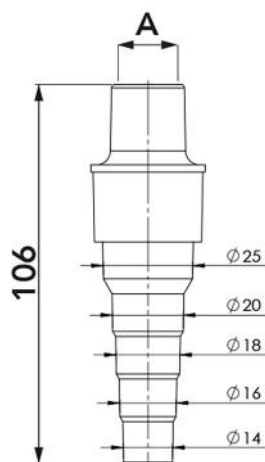

Straight fitting for hose Ø16 - 18 - 20 - 22 - 25 - 32 - 40

- cod. SCD300008 - cod. SCD300009 - cod. SCD300010
- cod. SCD300015 - cod. SCD300011 - cod. SCD300012
- cod. SCD300013

TECHNICAL SPECIFICATIONS:

Ideal for quick connections between rigid pipes and condensate drain flexible hoses, which have different diameters

- Available in 7 models
- Coloured soft coupling that ensures maximum seal
- UVA and impact-resistant rigid coupler with diameters Ø16 - 18 - 20 - 22 - 25 - 32 - 40 mm

EXAMPLE

DIMENSIONS

| CODE | COLOUR | INSIDE Ø [mm] |
|-----------|------------|---------------|
| SCD300008 | YELLOW | 16 |
| SCD300009 | RED | 18 |
| SCD300010 | BLUE | 20/21 |
| SCD300015 | ORANGE | 22 |
| SCD300011 | GREEN | 25 |
| SCD300012 | GREY | 32 |
| SCD300013 | LIGHT BLUE | 40 |

ITEMS

| CODE | DESCRIPTION |
|-----------|-------------------------------------|
| SCD300008 | STRAIGHT FITTINGS FOR HOSES Ø 16 |
| SCD300009 | STRAIGHT FITTINGS FOR HOSES Ø 18 |
| SCD300010 | STRAIGHT FITTINGS FOR HOSES Ø 20/21 |
| SCD300015 | STRAIGHT FITTINGS FOR HOSES Ø 22 |
| SCD300011 | STRAIGHT FITTINGS FOR HOSES Ø 25 |
| SCD300012 | STRAIGHT FITTINGS FOR HOSES Ø 32 |
| SCD300013 | STRAIGHT FITTINGS FOR HOSES Ø 40 |