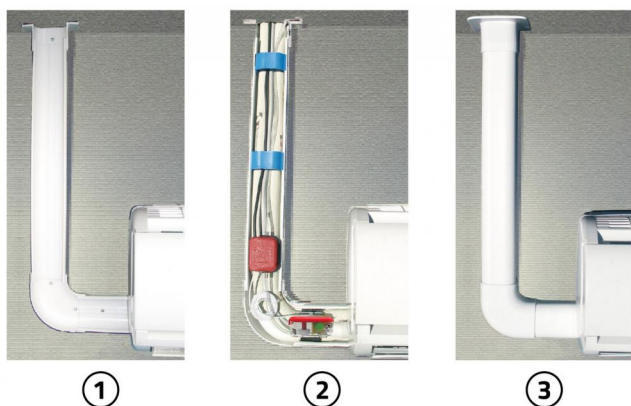

# EASY FLOW pump kit + EXCELLENS duct

- cod. 12170042

## THE KIT INCLUDES:

- 1 corner terminal TA 72 - EXC New Line
- 1 flat curve CP 72 - EXC New Line
- 1 piece 70 cm duct T 72 - EXC New Line
- 1 piece 15 cm duct T 72 - EXC New Line
- 2 pieces BLOCK tubing clips for duct T 72
- 1 Easy Flow mini pump 11 lt
- 1 fastening kit for Easy Flow mini pump in duct

## EXAMPLE OF INSTALLATION:

- [1] Duct installation  
 [2] Piping and pump installation  
 [3] Closing duct

## ITEMS

CODE	DESCRIPTION
12170042	"EASY FLOW" PUMP IN TRUNKING "EXCELLENS"

All rights relating to this publication are the exclusive property of Tecnosystemi SpA.

Tecnosystemi SpA reserves the right to make changes at any time and without notice, for technical or commercial needs.