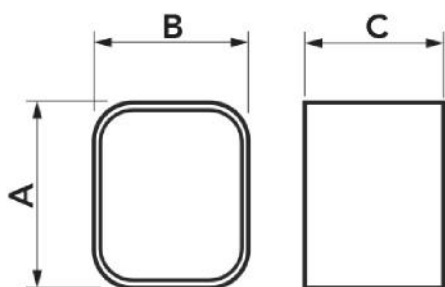

## TECHNICAL SPECIFICATIONS:

- Stiff, shockproof, anti-UVA and recyclable PVC
- Interlocking bottom and lid
- Duct profile locating ridge
- Heat shrink barcode packaging
- Galvanised screws
- Paintable
- Operating temperature -20°C / +60°C

## MODELS AVAILABLE:

TOP LINE - IVORY  
RAL 9002

NEW LINE -  
WHITE RAL 9010

ECO LINE - PEARL  
GREY RAL 9003

BROWN LINE -  
BROWN RAL 8017

BLACK LINE -  
BLACK RAL 9005

## DIMENSIONS

CODE	MODEL	LINE	A [mm]	B [mm]	C [mm]
11121060	MG 60 - EXC	TOP LINE	66	56	50
11121072	MG 72 - EXC	TOP LINE	78	68	50
11121100	MG 100 - EXC	TOP LINE	104	78	50
N11121060	MG 60 - EXC	NEW LINE	66	56	50
N11121072	MG 72 - EXC	NEW LINE	78	68	50
N11121100	MG 100 - EXC	NEW LINE	104	78	50
E11121060	MG 60 - EXC	ECO LINE	66	56	50
E11121072	MG 72 - EXC	ECO LINE	78	68	50
E11121100	MG 100 - EXC	ECO LINE	104	78	50
SCD100026	MG 72 - EXC	BROWN LINE	78	68	50
SCD100027	MG 100 - EXC	BROWN LINE	104	78	50
SCD100071	MG 72 - EXC	BLACK LINE	78	68	50
SCD100072	MG 100 - EXC	BLACK LINE	104	78	50
SCD100188	MG 72 - EXC	GREY LINE	78	68	50