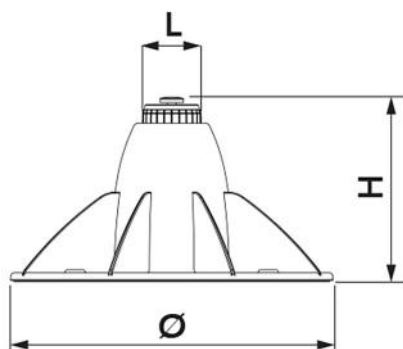

# GENIUS 1200R

large adjustable foot mount

- cod. 11105400

## TECHNICAL SPECIFICATIONS:

- High mechanical strength
- Rear anti-vibration rubber mat 10 mm
- Built-in spirit level
- #4 holes ready for fastening to the floor
- Adjustable ring nut with non-slip knurling height from 170 to 210 mm
- Fastening with M10 screws
- Stability ribs
- Available in black
- Load capacity up to 1200 kg

## DIMENSIONS

CODE	L [mm]	H [mm]	Ø [mm]
11105400	60	170 - 210	330