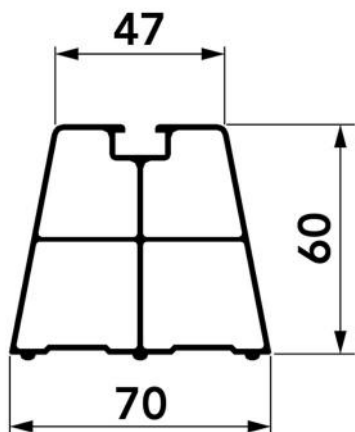

SUELO MINI ECO

floor base pair with vibration-damper

- cod. SCD5E0005 - cod. SCD5E0006 - cod. SCD5E0007
- cod. SCD5E0008

DESCRIPTION:

- The floor base has rubber inserts in the lower part that afford greater stability to the support as well as effective absorption of the vibrations emitted by the unit.
- This basic floor model is made of rigid and shockproof recycled PVC in ivory colour that is resistant to high temperatures and is equipped with a dedicated guide that, through the use of bolts and nuts, allows quick fastening of the condensing unit.
- Closing plugs are also optionally available, for quick installation, which guarantee a high aesthetic result.
- With moulded back rubber vibration damping strips

TECHNICAL SPECIFICATIONS:

- Rigid anti-UVA, shockproof recycled PVC
- Black colour
- Rubber support base
- Sizes 330 - 400 - 470 - 1000
- Screws supplied M8

TECHNICAL DATA

| CODE | CAPACITY [kg/1 pc.] |
|-----------|---------------------|
| SCD5E0005 | 90 |
| SCD5E0006 | 130 |
| SCD5E0007 | 180 |
| SCD5E0008 | 300 |