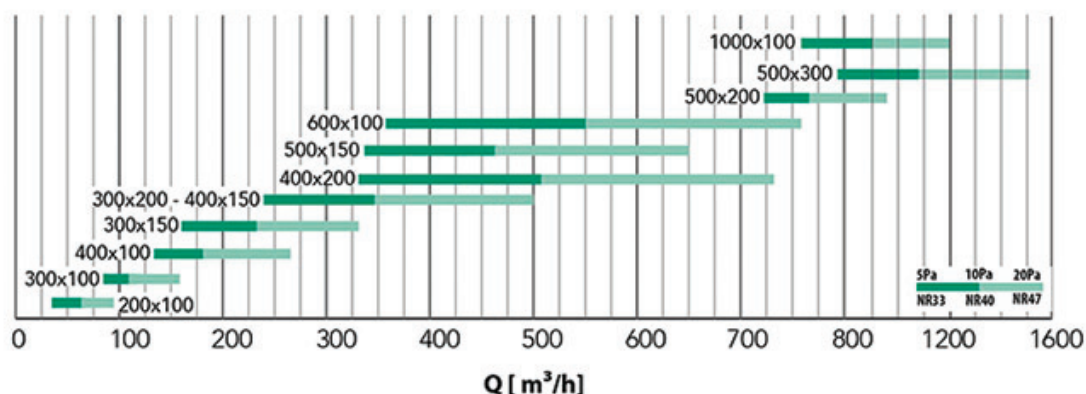

RAPID AIR FLOW SELECTION

ITEMS

CODE	DESCRIPTION
WB11161530	ALUMINIUM RETURN GRILLES WITH PAINTED WHITE 232x132mm
WB11161535	ALUMINIUM RETURN GRILLES WITH PAINTED WHITE 332x132mm
WB11161540	ALUMINIUM RETURN GRILLES WITH PAINTED WHITE 432x132mm
PWC100024	ALUMINIUM RETURN GRILLES WITH PAINTED WHITE 632x132mm
PWC100025	ALUMINIUM RETURN GRILLES WITH PAINTED WHITE 1032x132mm
WB11161542	ALUMINIUM RETURN GRILLES WITH PAINTED WHITE 332x182mm
WB11161545	ALUMINIUM RETURN GRILLES WITH PAINTED WHITE 332x232mm
WB11161549	ALUMINIUM RETURN GRILLES WITH PAINTED WHITE 432x182mm
WB11161550	ALUMINIUM RETURN GRILLES WITH PAINTED WHITE 432x232mm
WB11161552	ALUMINIUM RETURN GRILLES WITH PAINTED WHITE 532x182mm
WB11161554	ALUMINIUM RETURN GRILLES WITH PAINTED WHITE 532x232mm
WB11161555	ALUMINIUM RETURN GRILLES WITH PAINTED WHITE 532x332mm

All rights relating to this publication are the exclusive property of Tecnosystemi SpA.

Tecnosystemi SpA reserves the right to make changes at any time and without notice, for technical or commercial needs.