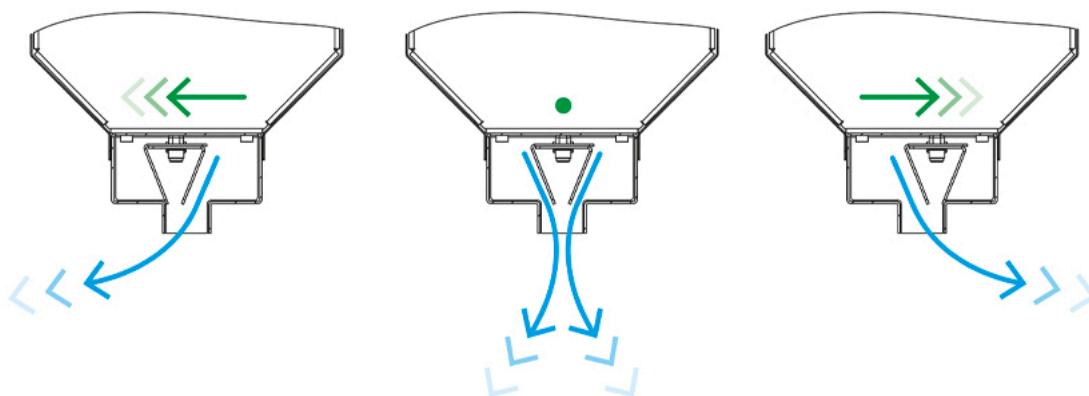

## TECHNICAL SPECIFICATIONS:

- Polyethylene coated galvanized sheet plenum with closed cells (sp.3mm)
- Diffuser in galvanized sheet metal, painted in the visible parts
- Sliding damper included
- Ideal for ceiling installations
- Suitable for air delivery and intake
- Air inlet clamps pre-assembled as per table
- Provision of standard VMC conducted connections on the Plenum
- False ceiling mounting brackets included in delivery
- Compatible with PWC500027 continuity kit

## DIMENSIONS

CODE	DIMENSIONS A [mm]	DIMENSIONS L [mm]	NUMBER OF ATTACKS	Q [m³/h]
PWD301360	20	600	1	165
PWD301361	20	800	2	220
PWD301362	20	1000	2	275
PWD301363	20	1500	3	410
PWD301364	20	2000	4	550
PWD301365	30	600	1	195
PWD301366	30	800	2	260
PWD301367	30	1000	2	325
PWD301368	30	1500	3	480
PWD301369	30	2000	4	650
PWD301370	20	600	1	165
PWD301371	20	800	2	220
PWD301372	20	1000	2	275
PWD301373	20	1500	3	410
PWD301374	20	2000	4	550
PWD301375	30	600	1	195
PWD301376	30	800	2	260
PWD301377	30	1000	2	325
PWD301378	30	1500	3	480
PWD301379	30	2000	4	650

## OPERATION OF THE BAFFLE SYSTEM