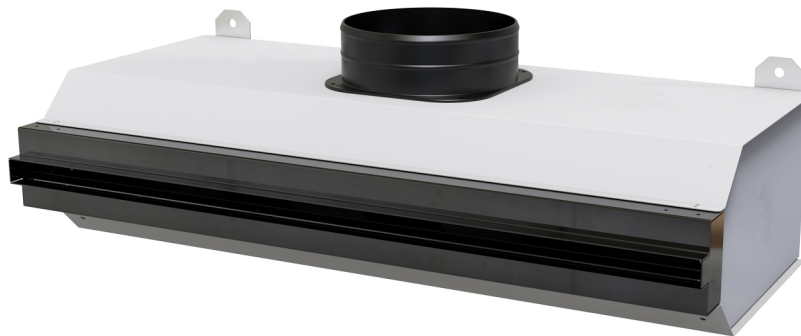

# Single slit retractable linear diffuser with deflector and damper complete with insulated plenum

- cod. PWD301360 - cod. PWD301361 - cod. PWD301362
- cod. PWD301363 - cod. PWD301364 - cod. PWD301365
- cod. PWD301366 - cod. PWD301367 - cod. PWD301368
- cod. PWD301369 - cod. PWD301370 - cod. PWD301371
- cod. PWD301372 - cod. PWD301373 - cod. PWD301374
- cod. PWD301375 - cod. PWD301376 - cod. PWD301377
- cod. PWD301378 - cod. PWD301379

## TECHNICAL SPECIFICATIONS:

- Polyethylene coated galvanized sheet plenum with closed cells (sp.3mm)
- Diffuser in galvanized sheet metal, painted in the visible parts
- Sliding damper included
- Ideal for ceiling installations
- Suitable for air delivery and intake
- Air inlet clamps pre-assembled as per table
- Provision of standard VMC conducted connections on the Plenum
- False ceiling mounting brackets included in delivery
- Compatible with PWC500027 continuity kit

## DIMENSIONS

CODE	DIMENSIONS A [mm]	DIMENSIONS L [mm]	NUMBER OF ATTACKS	Q [m³/h]
PWD301360	20	600	1	165
PWD301361	20	800	2	220
PWD301362	20	1000	2	275
PWD301363	20	1500	3	410
PWD301364	20	2000	4	550
PWD301365	30	600	1	195
PWD301366	30	800	2	260
PWD301367	30	1000	2	325
PWD301368	30	1500	3	480
PWD301369	30	2000	4	650
PWD301370	20	600	1	165
PWD301371	20	800	2	220
PWD301372	20	1000	2	275
PWD301373	20	1500	3	410
PWD301374	20	2000	4	550
PWD301375	30	600	1	195
PWD301376	30	800	2	260
PWD301377	30	1000	2	325
PWD301378	30	1500	3	480
PWD301379	30	2000	4	650