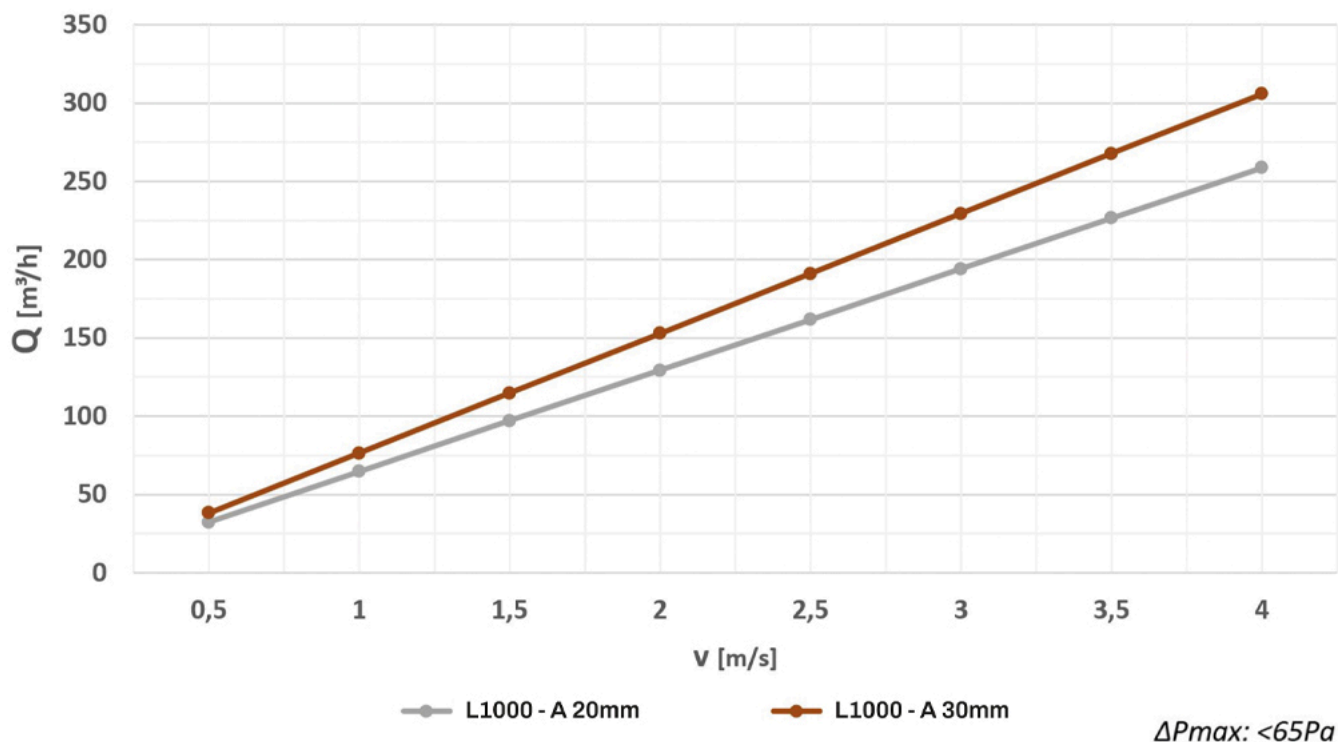

## TECHNICAL SPECIFICATIONS:

- Polyethylene coated galvanized sheet plenum with closed cells (sp.3mm)
- Diffuser in galvanized sheet metal, painted in the visible parts
- Sliding damper included
- Ideal for ceiling installations
- Suitable for air delivery and intake
- Air inlet clamps pre-assembled as per table
- Provision of standard VMC conducted connections on the Plenum
- False ceiling mounting brackets included in delivery
- Compatible with PWC500027 continuity kit

## DIMENSIONS

CODE	DIMENSIONS A [mm]	DIMENSIONS L [mm]	NUMBER OF ATTACKS	Q [m³/h]
PWD301360	20	600	1	165
PWD301361	20	800	2	220
PWD301362	20	1000	2	275
PWD301363	20	1500	3	410
PWD301364	20	2000	4	550
PWD301365	30	600	1	195
PWD301366	30	800	2	260
PWD301367	30	1000	2	325
PWD301368	30	1500	3	480
PWD301369	30	2000	4	650
PWD301370	20	600	1	165
PWD301371	20	800	2	220
PWD301372	20	1000	2	275
PWD301373	20	1500	3	410
PWD301374	20	2000	4	550
PWD301375	30	600	1	195
PWD301376	30	800	2	260
PWD301377	30	1000	2	325
PWD301378	30	1500	3	480
PWD301379	30	2000	4	650

## FLOW RATE DIAGRAM - SPEED PER LINEAR METRE