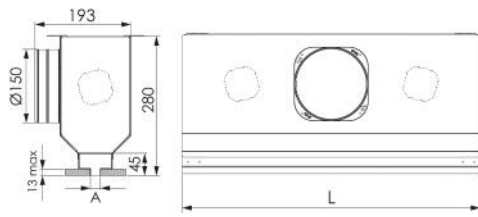

# Single slit retractable linear diffuser with deflector and damper complete with insulated plenum

- cod. PWD301360 - cod. PWD301361 - cod. PWD301362
- cod. PWD301363 - cod. PWD301364 - cod. PWD301365
- cod. PWD301366 - cod. PWD301367 - cod. PWD301368
- cod. PWD301369 - cod. PWD301370 - cod. PWD301371
- cod. PWD301372 - cod. PWD301373 - cod. PWD301374
- cod. PWD301375 - cod. PWD301376 - cod. PWD301377
- cod. PWD301378 - cod. PWD301379

## TECHNICAL SPECIFICATIONS:

- Polyethylene coated galvanized sheet plenum with closed cells (sp.3mm)
- Diffuser in galvanized sheet metal, painted in the visible parts
- Sliding damper included
- Ideal for ceiling installations
- Suitable for air delivery and intake
- Air inlet clamps pre-assembled as per table
- Provision of standard VMC conducted connections on the Plenum
- False ceiling mounting brackets included in delivery
- Compatible with PWC500027 continuity kit

## DIMENSIONS

CODE	DIMENSIONS A [mm]	DIMENSIONS L [mm]	NUMBER OF ATTACKS	Q [m³/h]
PWD301360	20	600	1	165
PWD301361	20	800	2	220
PWD301362	20	1000	2	275
PWD301363	20	1500	3	410
PWD301364	20	2000	4	550
PWD301365	30	600	1	195
PWD301366	30	800	2	260
PWD301367	30	1000	2	325
PWD301368	30	1500	3	480
PWD301369	30	2000	4	650
PWD301370	20	600	1	165
PWD301371	20	800	2	220
PWD301372	20	1000	2	275
PWD301373	20	1500	3	410
PWD301374	20	2000	4	550
PWD301375	30	600	1	195
PWD301376	30	800	2	260
PWD301377	30	1000	2	325
PWD301378	30	1500	3	480
PWD301379	30	2000	4	650