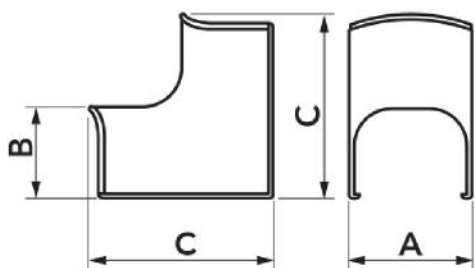

# OPTIMA CAI

internal corner curve

- cod. SCD100138 - cod. 11106013 - cod. 11106014
- cod. 11106015 - cod. SCD100115 - cod. SCD100159
- cod. SCD100160 - cod. SCD100161 - cod. SCD100210
- cod. SCD100211 - cod. SCD100212

## TECHNICAL SPECIFICATIONS:

- Stiff, shockproof, anti-UVA PVC, white or grey, recyclable
- Innovative design
- Ultra-fast interlocking fastening system
- Extremely high outer finish
- Allows a wide bending radius of tubes
- Heat shrink barcode pack
- Paintable
- Operating temperature -20°C / +60°C

## DIMENSIONS

CODE	MODEL	A [mm]	B [mm]	C [mm]
SCD100138	CAI 35 - OPT	35	28	62
11106013	CAI 62 - OPT	66	48	100
11106014	CAI 75 - OPT	78	58	115
11106015	CAI 102 - OPT	104	68	135
SCD100115	CAI 135 - OPT	140	84	155
SCD100159	CAI 75 - OPT	78	58	115
SCD100160	CAI 102 - OPT	104	68	135
SCD100161	CAI 135 - OPT	140	84	155
SCD100210	CAI 75 - OPT	78	58	115
SCD100211	CAI 102 - OPT	104	68	135
SCD100212	CAI 135 - OPT	140	84	155

## ITEMS

CODE	DESCRIPTION
SCD100138	CAI35-OPT - "OPTIMA CAI" LINE CORNER INSIDE ELBOW
11106013	CAI62-OPT - "OPTIMA CAI" LINE CORNER INSIDE ELBOW
11106014	CAI75-OPT - "OPTIMA CAI" LINE CORNER INSIDE ELBOW
11106015	CAI102-OPT - "OPTIMA CAI" LINE CORNER INSIDE ELBOW
SCD100115	CAI135-OPT - "OPTIMA CAI" LINE CORNER INSIDE ELBOW
SCD100159	"OPTIMA CAI" LINE CORNER INSIDE ELBOW - ANTHRACITE GREY Mod. CAI75-OPT
SCD100160	"OPTIMA CAI" LINE CORNER INSIDE ELBOW - ANTHRACITE GREY Mod. CAI102-OPT
SCD100161	"OPTIMA CAI" LINE CORNER INSIDE ELBOW - ANTHRACITE GREY Mod. CAI135-OPT
SCD100210	"OPTIMA CAI" LINE CORNER INSIDE ELBOW - BLACK - CAI75-OPT
SCD100211	"OPTIMA CAI" LINE CORNER INSIDE ELBOW - BLACK - CAI102-OPT
SCD100212	"OPTIMA CAI" LINE CORNER INSIDE ELBOW - BLACK - CAI135-OPT