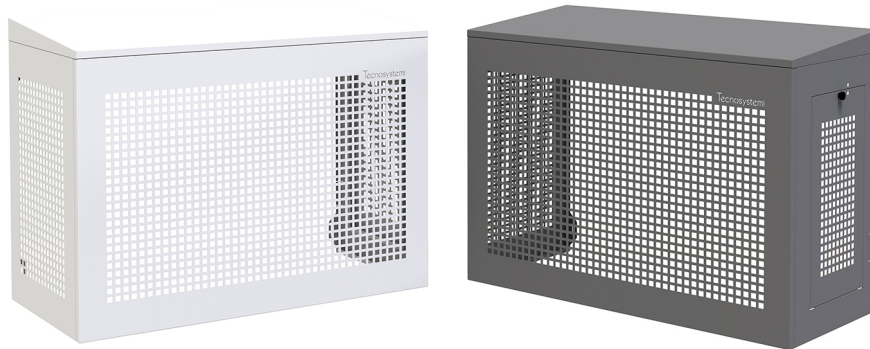

GUSCIO

Cage with 5° sloped roof

- cod. SCD500129 - cod. SCD500130 - cod. SCD500131
 - cod. SCD500132 - cod. SCD500133 - cod. SCD500134

TECHNICAL SPECIFICATIONS:

- Galvanised sheet made with anti-intrusion weave
- External polyester painting RAL 9002
- Galvanised sheet metal roof with anti-intrusion weft
- Ready for transit of duct, tubing and wiring
- Side hatch for inspection and maintenance with padlock
- Ready for wall mounting
- Height-adjustable
- Easy to assemble
- Matt RAL 7016 grey version, available on request

DIMENSIONS

CODE	L [mm]	H [mm]	P [mm]
SCD500129	1000	720	470
SCD500130	1100	1120	620
SCD500131	1100	1420	620
SCD500132	1000	720	470
SCD500133	1100	1120	620
SCD500134	1100	1420	620

ITEMS

CODE	DESCRIPTION
SCD500129	"GUSCIO H720" SECURITY CAGE FOR OUTDOOR UNIT WITH SMOOTH 5° INCLINED TOP -IVORY
SCD500130	"GUSCIO H1120" SECURITY CAGE FOR OUTDOOR UNIT WITH SMOOTH 5° INCLINED TOP -IVORY
SCD500131	"GUSCIO H1420" SECURITY CAGE FOR OUTDOOR UNIT WITH SMOOTH 5° INCLINED TOP -IVORY
SCD500132	"GUSCIO H720" SECURITY CAGE FOR OUTDOOR UNIT WITH SMOOTH 5° INCLINED TOP - GREY
SCD500133	"GUSCIO H1120" SECURITY CAGE FOR OUTDOOR UNIT WITH SMOOTH 5° INCLINED TOP - GREY
SCD500134	"GUSCIO H1420" SECURITY CAGE FOR OUTDOOR UNIT WITH SMOOTH 5° INCLINED TOP - GREY