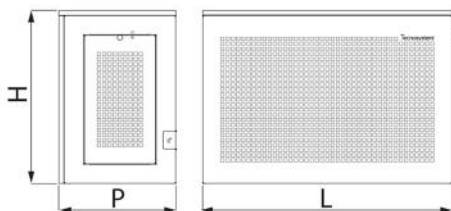

GUSCIO

Cage with 5° sloped roof

- cod. SCD500129 - cod. SCD500130 - cod. SCD500131
 - cod. SCD500132 - cod. SCD500133 - cod. SCD500134

TECHNICAL SPECIFICATIONS:

- Galvanised sheet made with anti-intrusion weave
- External polyester painting RAL 9002
- Galvanised sheet metal roof with anti-intrusion weft
- Ready for transit of duct, tubing and wiring
- Side hatch for inspection and maintenance with padlock
- Ready for wall mounting
- Height-adjustable
- Easy to assemble
- Matt RAL 7016 grey version, available on request

DIMENSIONS

CODE	L [mm]	H [mm]	P [mm]
SCD500129	1000	720	470
SCD500130	1100	1120	620
SCD500131	1100	1420	620
SCD500132	1000	720	470
SCD500133	1100	1120	620
SCD500134	1100	1420	620

ITEMS

CODE	DESCRIPTION
SCD500129	"GUSCIO H720" SECURITY CAGE FOR OUTDOOR UNIT WITH SMOOTH 5° INCLINED TOP -IVORY
SCD500130	"GUSCIO H1120" SECURITY CAGE FOR OUTDOOR UNIT WITH SMOOTH 5° INCLINED TOP -IVORY
SCD500131	"GUSCIO H1420" SECURITY CAGE FOR OUTDOOR UNIT WITH SMOOTH 5° INCLINED TOP -IVORY
SCD500132	"GUSCIO H720" SECURITY CAGE FOR OUTDOOR UNIT WITH SMOOTH 5° INCLINED TOP - GREY
SCD500133	"GUSCIO H1120" SECURITY CAGE FOR OUTDOOR UNIT WITH SMOOTH 5° INCLINED TOP - GREY
SCD500134	"GUSCIO H1420" SECURITY CAGE FOR OUTDOOR UNIT WITH SMOOTH 5° INCLINED TOP - GREY