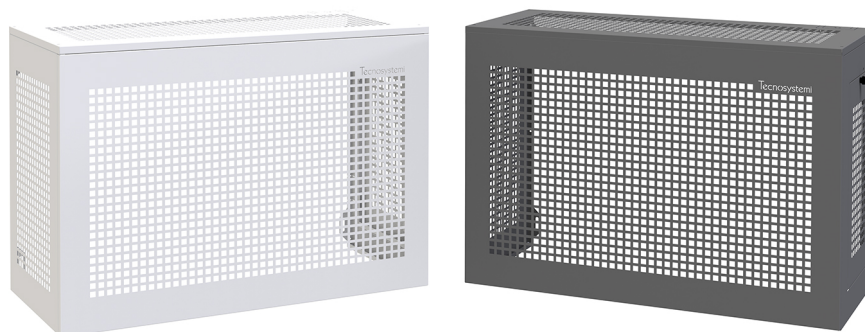

GUSCIO

Cage with flat roof

- cod. SCD500114 - cod. SCD500115 - cod. SCD500116
 - cod. SCD500126 - cod. SCD500127 - cod. SCD500128

TECHNICAL SPECIFICATIONS:

- Galvanised sheet made with anti-intrusion weave
- External polyester painting RAL 9002
- Galvanised sheet metal roof with anti-intrusion weft
- Ready for transit of duct, tubing and wiring
- Side hatch for inspection and maintenance with padlock
- Ready for wall mounting
- Height-adjustable
- Easy to assemble
- Matt RAL 7016 grey version, available on request

DIMENSIONS

CODE	L [mm]	H [mm]	P [mm]
SCD500114	1000	720	470
SCD500115	1100	1120	620
SCD500116	1100	1420	620
SCD500126	1000	720	470
SCD500127	1100	1120	620
SCD500128	1100	1420	620

ITEMS

CODE	DESCRIPTION
SCD500114	"GUSCIO H720" SECURITY CAGE FOR OUTDOOR UNIT WITH PATTERNED TOP -IVORY
SCD500115	"GUSCIO H1120" SECURITY CAGE FOR OUTDOOR UNIT WITH PATTERNED TOP -IVORY
SCD500116	"GUSCIO H1420" SECURITY CAGE FOR OUTDOOR UNIT WITH PATTERNED TOP -IVORY
SCD500126	"GUSCIO H720" SECURITY CAGE FOR OUTDOOR UNIT WITH PATTERNED TOP - GREY
SCD500127	"GUSCIO H1120" SECURITY CAGE FOR OUTDOOR UNIT WITH PATTERNED TOP - GREY
SCD500128	"GUSCIO H1420" SECURITY CAGE FOR OUTDOOR UNIT WITH PATTERNED TOP - GREY