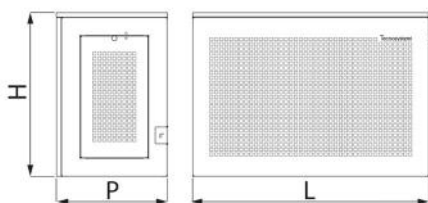

GUSCIO

Cage with flat roof

- cod. SCD500114 - cod. SCD500115 - cod. SCD500116
 - cod. SCD500126 - cod. SCD500127 - cod. SCD500128

TECHNICAL SPECIFICATIONS:

- Galvanised sheet made with anti-intrusion weave
- External polyester painting RAL 9002
- Galvanised sheet metal roof with anti-intrusion weft
- Ready for transit of duct, tubing and wiring
- Side hatch for inspection and maintenance with padlock
- Ready for wall mounting
- Height-adjustable
- Easy to assemble
- Matt RAL 7016 grey version, available on request

DIMENSIONS

CODE	L [mm]	H [mm]	P [mm]
SCD500114	1000	720	470
SCD500115	1100	1120	620
SCD500116	1100	1420	620
SCD500126	1000	720	470
SCD500127	1100	1120	620
SCD500128	1100	1420	620

ITEMS

CODE	DESCRIPTION
SCD500114	"GUSCIO H720" SECURITY CAGE FOR OUTDOOR UNIT WITH PATTERNED TOP -IVORY
SCD500115	"GUSCIO H1120" SECURITY CAGE FOR OUTDOOR UNIT WITH PATTERNED TOP -IVORY
SCD500116	"GUSCIO H1420" SECURITY CAGE FOR OUTDOOR UNIT WITH PATTERNED TOP -IVORY
SCD500126	"GUSCIO H720" SECURITY CAGE FOR OUTDOOR UNIT WITH PATTERNED TOP - GREY
SCD500127	"GUSCIO H1120" SECURITY CAGE FOR OUTDOOR UNIT WITH PATTERNED TOP - GREY
SCD500128	"GUSCIO H1420" SECURITY CAGE FOR OUTDOOR UNIT WITH PATTERNED TOP - GREY