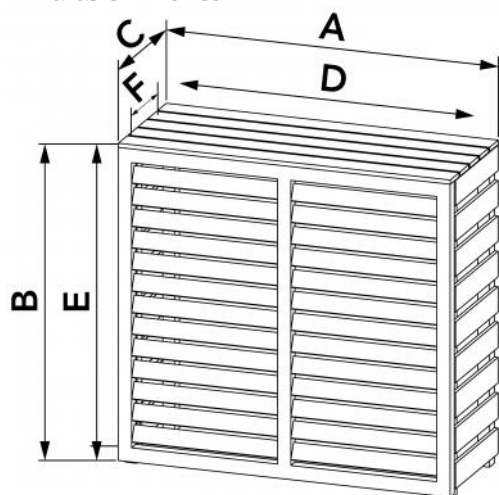

SCUDO

PVC plastic outdoor unit cover cabinet

- cod. SCC600001 - cod. SCC600002

TECHNICAL SPECIFICATIONS:

- Material: plastic wood texture
- Available in 2 sizes

DIMENSIONS

CODE	A [mm]	B [mm]	C [mm]	D [mm]	E [mm]	F [mm]
SCC600001	885	691	345	785	680	295
SCC600002	990	911	395	895	900	345

ITEMS

CODE	DESCRIPTION
SCC600001	CABINET IN PVC "SCUDO SMALL"
SCC600002	CABINET IN PVC "SCUDO BIG"

All rights relating to this publication are the exclusive property of Tecnosystemi SpA.

Tecnosystemi SpA reserves the right to make changes at any time and without notice, for technical or commercial needs.