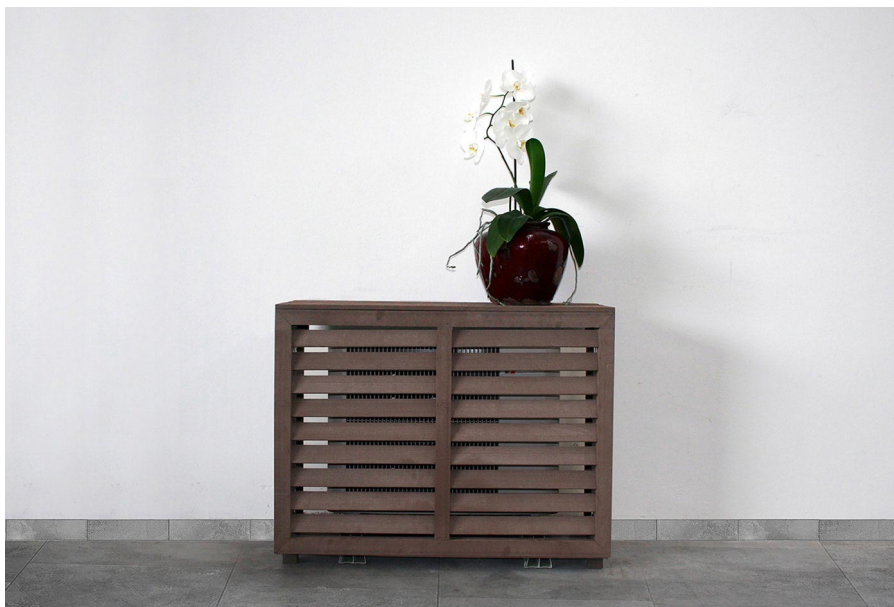

SCUDO

PVC plastic outdoor unit cover cabinet

- cod. SCC600001 - cod. SCC600002

TECHNICAL SPECIFICATIONS:

- Material: plastic wood texture
- Available in 2 sizes

DIMENSIONS

CODE	A [mm]	B [mm]	C [mm]	D [mm]	E [mm]	F [mm]
SCC600001	885	691	345	785	680	295
SCC600002	990	911	395	895	900	345

ITEMS

CODE	DESCRIPTION
SCC600001	CABINET IN PVC "SCUDO SMALL"
SCC600002	CABINET IN PVC "SCUDO BIG"

All rights relating to this publication are the exclusive property of Tecnosystemi SpA.

Tecnosystemi SpA reserves the right to make changes at any time and without notice, for technical or commercial needs.