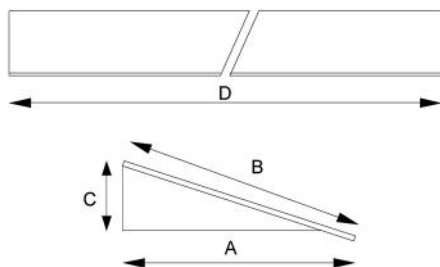

TP800 / TP1000

TP800 /TP1000 protection roof

- cod. 12000027 - cod. 12000028 - cod. SCD600002
- cod. SCD600003

TECHNICAL SPECIFICATIONS:

- Electrogalvanised sheet
- External polyester painting RAL 9002
- Ivory colour
- Fixing plugs supplied
- Roof inclination 15° or 30°
- Available in 2 models
- in a pack complete with self-tapping screws and fixing dowels

DIMENSIONS

CODE	A [mm]	B [mm]	C [mm]	D [mm]	ROOF TILT
12000027	445	460	120	800	15°
12000028	545	560	120	1000	15°
SCD600002	530	600	230	800	30°
SCD600003	530	600	230	1000	30°

ITEMS

CODE	DESCRIPTION
12000027	PROTECTIVE CANOPY TP 800 / 15°
12000028	PROTECTIVE CANOPY TP 1000 / 15°
SCD600002	PROTECTIVE CANOPY TP 800 / 30°
SCD600003	PROTECTIVE CANOPY TP 1000 / 30°