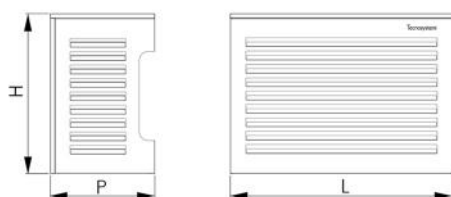

TS-COVER

Cage with flat roof

- cod. SCD500171 - cod. SCD500172 - cod. SCD500173
- cod. SCD500174

TECHNICAL SPECIFICATIONS:

- Galvanised sheet made with anti-intrusion weave
- External polyester painting
- Side arrangement for pipe duct passage and wiring
- Ready for wall mounting
- Easy to assemble
- Back and bottom are available on request

DIMENSIONS

CODE	L [mm]	H [mm]	P [mm]
SCD500171	900	700	500
SCD500172	1100	850	600
SCD500173	1150	1200	650
SCD500174	1200	1500	750

ITEMS

CODE	DESCRIPTION
SCD500171	"TS COVER" SMALL CASE WITH FLAT TOP -IVORY
SCD500172	"TS COVER" MEDIUM CASE WITH FLAT TOP -IVORY
SCD500173	"TS COVER" LARGE CASE WITH FLAT TOP -IVORY
SCD500174	"TS COVER" X-LARGE CASE WITH FLAT TOP -IVORY