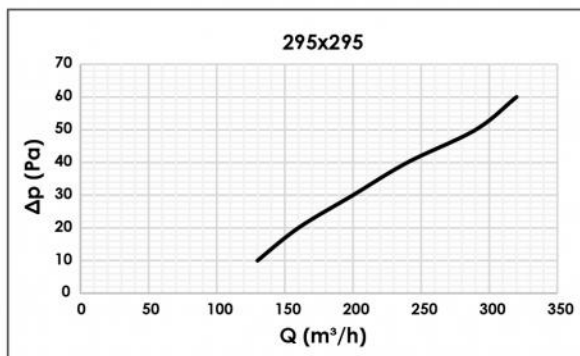

AIR FLOW RATE DIAGRAMS

The indicated values refer to the 4-way model.