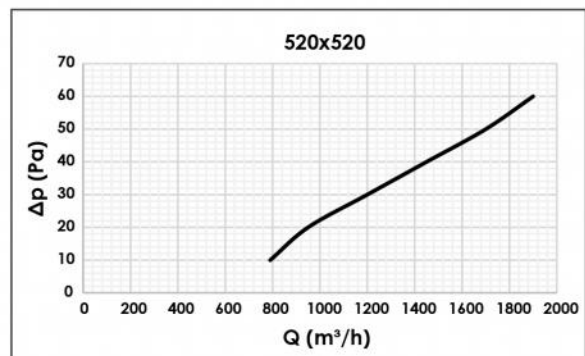

AIR FLOW RATE DIAGRAMS

The indicated values refer to the 4-way model.