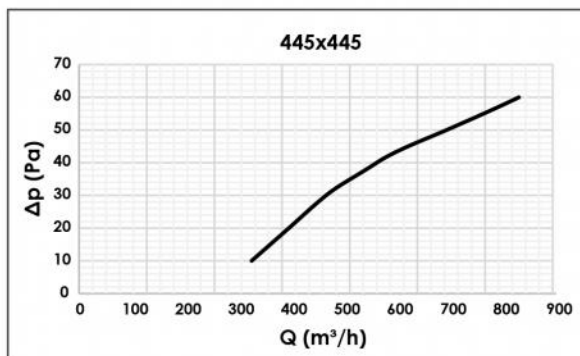

AIR FLOW RATE DIAGRAMS

The indicated values refer to the 4-way model.