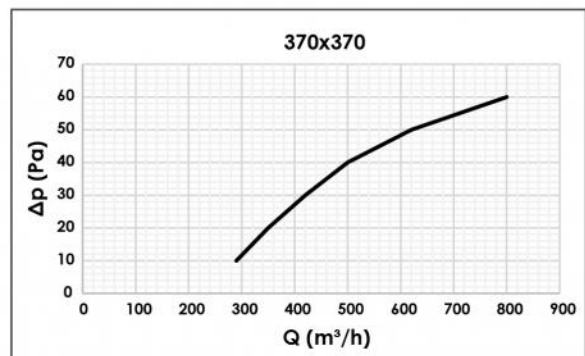

AIR FLOW RATE DIAGRAMS

The indicated values refer to the 4-way model.