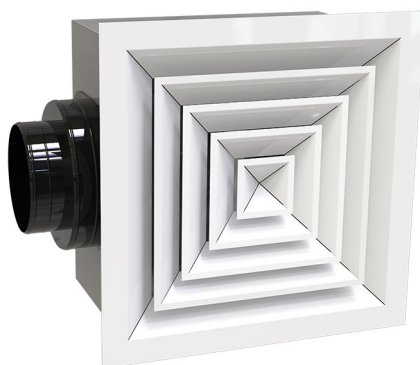

DQAP

square diffuser 1 - 2 - 3 - 4-way in white painted aluminium complete with damper and lowered plenum

- cod. PWD400202 - cod. PWD400203 - cod. PWD400204
- cod. PWD400205 - cod. PWD400206 - cod. PWD400207
- cod. PWD400208 - cod. PWD400209 - cod. PWD400210
- cod. PWD400211 - cod. PWD400212 - cod. PWD400213
- cod. PWD400214 - cod. PWD400215 - cod. PWD400216
- cod. PWD400217 - cod. PWD400218 - cod. PWD400219
- cod. PWD400220 - cod. PWD400221

DESCRIPTION

Square, multi-directional 1-2-3-4 way diffuser with removable cones.

The diffuser is made in white RAL 9016 painted aluminium, complete with galvanised steel flap calibration damper with counter movement.

The diffuser is supplied with a galvanised sheet metal lowered plenum.

Highly versatile diffuser, suited for systems with air delivery and intake.

DIMENSIONS

CODE	No. of WAYS	A [mm]	B [mm]	H [mm]	Ø C [mm]
PWD400202	1	295 x 295	235 x 235	250	100-125-150
PWD400203	1	370 x 370	310 x 310	250	150
PWD400204	1	445 x 445	385 x 385	250	150-200
PWD400205	1	520 x 520	460 x 460	250	150-200
PWD400206	1	595 x 595	560 x 560	280	250
PWD400207	2	295 x 295	235 x 235	250	100-125-150
PWD400208	2	370 x 370	310 x 310	250	150
PWD400209	2	445 x 445	385 x 385	250	150-200
PWD400210	2	520 x 520	460 x 460	250	150-200
PWD400211	2	595 x 595	560 x 560	280	250
PWD400212	3	295 x 295	235 x 235	250	100-125-150
PWD400213	3	370 x 370	310 x 310	250	150
PWD400214	3	445 x 445	385 x 385	250	150-200
PWD400215	3	520 x 520	460 x 460	250	150-200
PWD400216	3	595 x 595	560 x 560	280	250
PWD400217	4	295 x 295	235 x 235	250	100-125-150
PWD400218	4	370 x 370	310 x 310	250	150
PWD400219	4	445 x 445	385 x 385	250	150-200
PWD400220	4	520 x 520	460 x 460	250	150-200
PWD400221	4	595 x 595	560 x 560	280	250