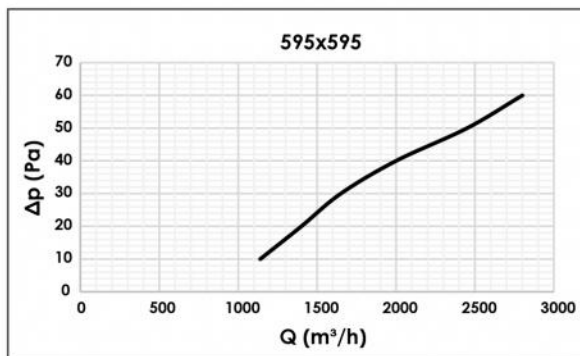

AIR FLOW RATE DIAGRAMS

The indicated values refer to the 4-way model.