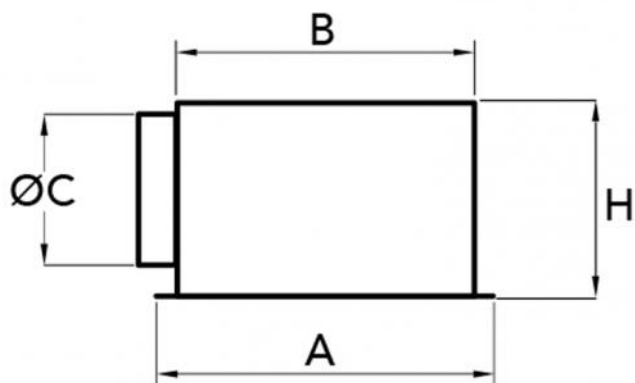

DESCRIPTION

Square, multi-directional 1-2-3-4 way diffuser with removable cones.

The diffuser is made in white RAL 9016 painted aluminium, complete with galvanised steel flap calibration damper with counter movement.

The diffuser is supplied with a galvanised sheet metal lowered plenum.

Highly versatile diffuser, suited for systems with air delivery and intake.

DIMENSIONS

CODE	No. of WAYS	A [mm]	B [mm]	H [mm]	Ø C [mm]
PWD400202	1	295 x 295	235 x 235	250	100-125-150
PWD400203	1	370 x 370	310 x 310	250	150
PWD400204	1	445 x 445	385 x 385	250	150-200
PWD400205	1	520 x 520	460 x 460	250	150-200
PWD400206	1	595 x 595	560 x 560	280	250
PWD400207	2	295 x 295	235 x 235	250	100-125-150
PWD400208	2	370 x 370	310 x 310	250	150
PWD400209	2	445 x 445	385 x 385	250	150-200
PWD400210	2	520 x 520	460 x 460	250	150-200
PWD400211	2	595 x 595	560 x 560	280	250
PWD400212	3	295 x 295	235 x 235	250	100-125-150
PWD400213	3	370 x 370	310 x 310	250	150
PWD400214	3	445 x 445	385 x 385	250	150-200
PWD400215	3	520 x 520	460 x 460	250	150-200
PWD400216	3	595 x 595	560 x 560	280	250
PWD400217	4	295 x 295	235 x 235	250	100-125-150
PWD400218	4	370 x 370	310 x 310	250	150
PWD400219	4	445 x 445	385 x 385	250	150-200
PWD400220	4	520 x 520	460 x 460	250	150-200
PWD400221	4	595 x 595	560 x 560	280	250