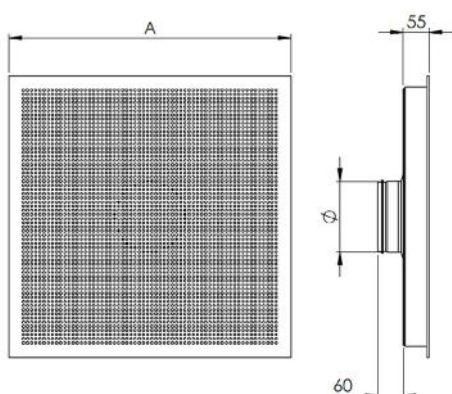

Plenum for white painted metal diffuser with fixed perforated screen and back circular coupler

- cod. PWD400417 - cod. PWD400418 - cod. PWD400419
- cod. PWD400420 - cod. PWD400421 - cod. PWD400422

TECHNICAL SPECIFICATIONS:

- Made of white painted metal RAL 9016
- Ideal for false ceilings
- Equipped with rear circular coupling

DIMENSIONS

CODE	A [mm]	Ø [mm]
PWD400417	595	125
PWD400418	595	150
PWD400419	595	200
PWD400420	595	250
PWD400421	595	300
PWD400422	595	400