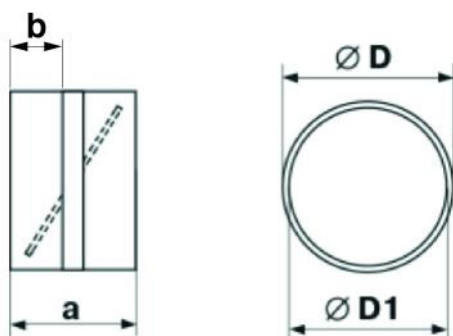

## DIMENSIONS

CODE	A [mm]	B [mm]	Ø D [mm]	Ø D1 [mm]
11161373	62	30	100	96
11161373B	62	30	125	123
11161373C	62	30	150	148
PWC500075	62	30	200	197

## DESCRIPTION

White plastic (PVC) coupling sleeve with integrated valve.  
It is designed to be installed directly in the air duct.

It is equipped with a male coupling with support stop and a unidirectional valve with end stop.