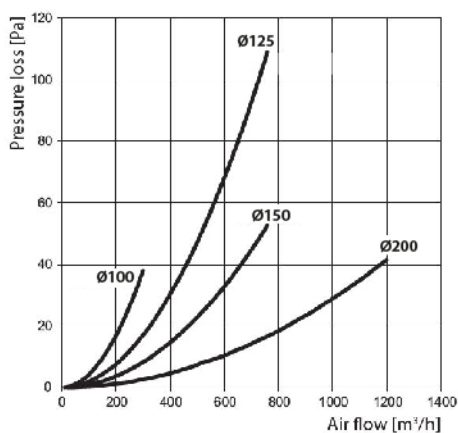

## DIMENSIONS

CODE	A [mm]	B [mm]	Ø D [mm]	Ø D1 [mm]
11161373	62	30	100	96
11161373B	62	30	125	123
11161373C	62	30	150	148
PWC500075	62	30	200	197

## DESCRIPTION

White plastic (PVC) coupling sleeve with integrated valve.  
It is designed to be installed directly in the air duct.

It is equipped with a male coupling with support stop and a unidirectional valve with end stop.

## LOAD LOSS DIAGRAM