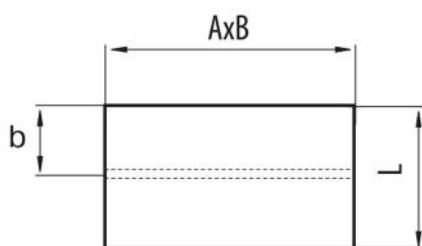

## TECHNICAL SPECIFICATIONS:

- PVC
- Female coupling with support stop

## DIMENSIONS

CODE	A x B [mm]	L [mm]	b [mm]
11161384	60 x 120	65	30
11161384B	60 x 204	65	30