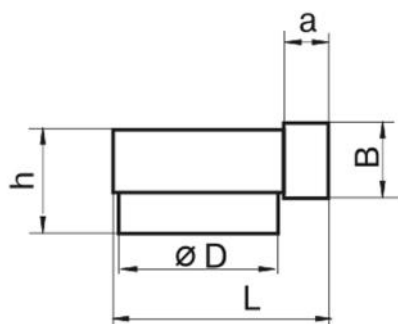

RTR

round to rectangular reducer

- cod. 11161387 - cod. 11161387B

TECHNICAL SPECIFICATIONS:

- PVC
- Female square coupling

DIMENSIONS

CODE	B [mm]	D [mm]	L [mm]	a [mm]	h [mm]
11161387	60 x 120	100	140	30	85
11161387B	60 x 204	125	164	30	92

ITEMS

CODE	DESCRIPTION
11161387	ROUND TO SQUARE REDUCER "RTR" 120
11161387B	ROUND TO SQUARE REDUCER "RTR" 204

All rights relating to this publication are the exclusive property of Tecnosystemi SpA.

Tecnosystemi SpA reserves the right to make changes at any time and without notice, for technical or commercial needs.