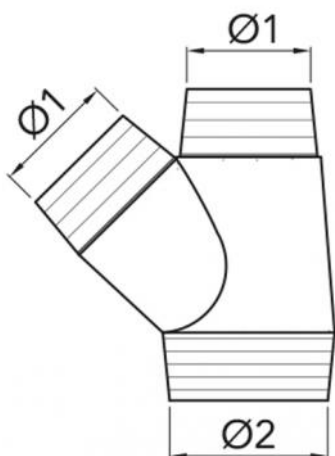

3-way lateral shunt for ducted pipes

- cod. 11126375 - cod. PWC400006 - cod. 11176235

TECHNICAL SPECIFICATIONS:

- Made of HD PE.
- 3 Multi-diameter couplings
- Anti-condensation

DIMENSIONS

CODE	Ø 1 [mm]	Ø 2 [mm]
11126375	150	200
PWC400006	200	250
11176235	--	

ITEMS

CODE	DESCRIPTION
11126375	HDPE SINGLE BRANCH TAKE OFF Ø 200/150/150
PWC400006	LATERALE BRANCH 3 WAYS FOR DUCTED PIPES Ø250/200
11176235	REDUCTION FOR ADAPTOR 200 - 150 mm

All rights relating to this publication are the exclusive property of Tecnosystemi SpA.
 Tecnosystemi SpA reserves the right to make changes at any time and without notice, for technical or commercial needs.