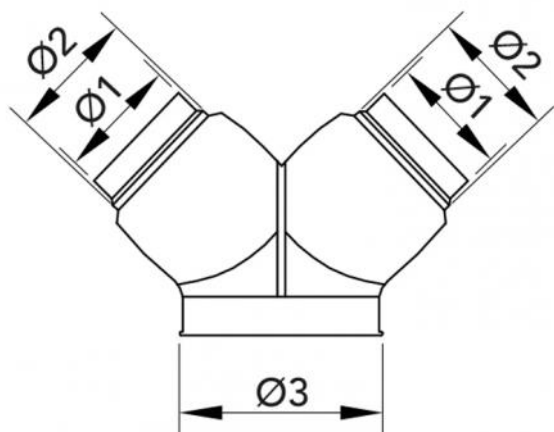

3-way multiple shunt for ducted pipes

- cod. 11126370 - cod. 11126520

TECHNICAL SPECIFICATIONS:

- Material: PE HD.
- 3 Multi-diameter couplings

DIMENSIONS

CODE	Ø 1 [mm]	Ø 2 [mm]	Ø 3 [mm]
11126370	150	200	250
11126520	250	300	350

ITEMS

CODE	DESCRIPTION
11126370	HDPE Y-BRANCH Ø 250 - Ø 200 - Ø 250
11126520	HDPE Y-BRANCH Ø 350 - Ø 250 - Ø 250

All rights relating to this publication are the exclusive property of Tecnosystemi SpA.
 Tecnosystemi SpA reserves the right to make changes at any time and without notice, for technical or commercial needs.