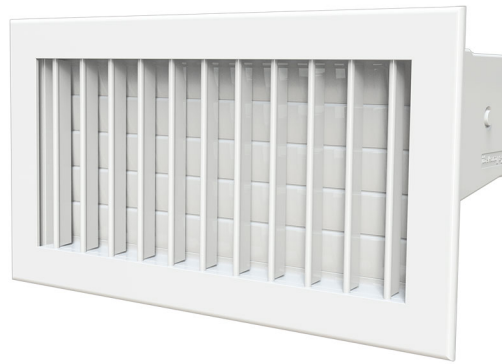

# ALTAIR POINT

white motorised delivery grille kit including gasket

- cod. 11181683 - cod. 11181685 - cod. 11181687
- cod. 11181689 - cod. 11181691 - cod. 11181693
- cod. 11181695 - cod. 11181697

## TECHNICAL SPECIFICATIONS:

- Removable motor that can be positioned at: 0° - 90° - 180° 270° - 360°
- Mounted using steel clips
- Flaps with rubber gasket for a complete seal

## FUNCTIONS

- The grilles are connected to each other by means of the cascading system
- The connection cable used is of the 8-wire telephone type with rj45 plug connection
- The automatic or manual management of the grille allows the flaps to orient themselves in the 4 positions: 0%, 33%, 66% and 100%