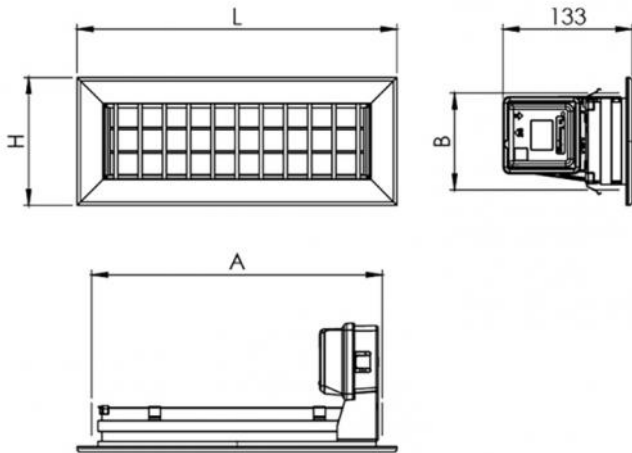

## TECHNICAL SPECIFICATIONS:

- Removable motor that can be positioned at: 0° - 90° - 180° 270° - 360°
- Mounted using steel clips
- Flaps with rubber gasket for a complete seal

## FUNCTIONS

- The grilles are connected to each other by means of the cascading system
- The connection cable used is of the 8-wire telephone type with rj45 plug connection
- The automatic or manual management of the grille allows the flaps to orient themselves in the 4 positions: 0%, 33%, 66% and 100%

## DIMENSIONS

CODE	EXTERNAL DIMENSIONS L x H [mm]	HOLE SIZE [mm]	P [mm]
11181683	332x132	300x100	133
11181685	332x182	300x150	133
11181687	332x232	300x200	133
11181689	432x132	400x100	133
11181691	432x182	400x150	133
11181693	432x232	400x200	133
11181695	532x132	500x100	133
11181697	532x182	500x150	133