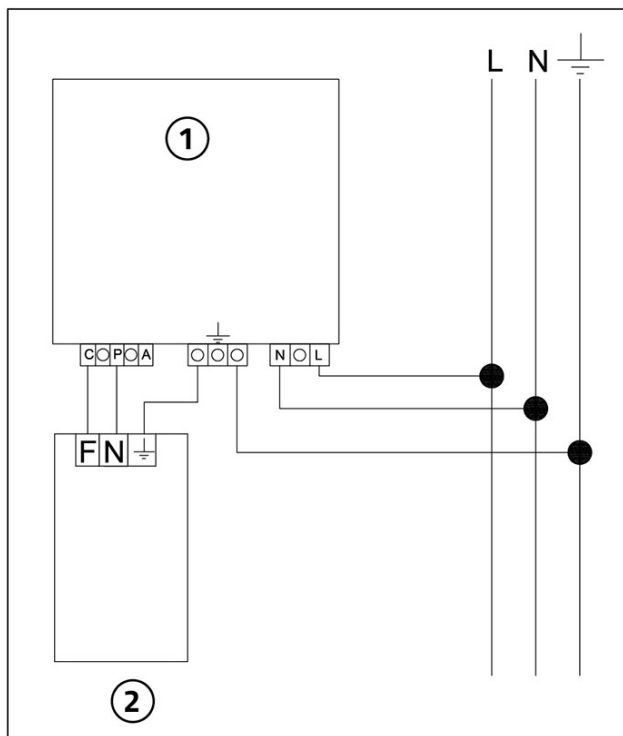

220V single phase speed regulator

- cod. 12300100 - cod. 12300105 - cod. 12300110
- cod. 12300115 - cod. 12300120

TECHNICAL SPECIFICATIONS:

- It makes it possible to vary the air flow of the curtain from 30% to 100% of its performance

SPEED REGULATOR ELECTRICAL CONNECTION DIAGRAM

- [1] Air curtain
[2] Adjustment of the minimum rotation speed

SPEED REGULATOR ELECTRICAL CONNECTION DIAGRAM

[1] Speed regulator
[2] Air curtain

ITEMS

CODE	DESCRIPTION
12300100	SINGLE-PHASE 220V SPEED CONTROL MODEL 200 - 300 - 400 - 600
12300105	SINGLE-PHASE 220V SPEED CONTROL MODEL 800
12300110	SINGLE-PHASE 220V SPEED CONTROL MODEL 1000-1300
12300115	SINGLE-PHASE 220V SPEED CONTROL MODEL 1600-2100
12300120	SINGLE-PHASE 220V SPEED CONTROL MODEL 2500-3000