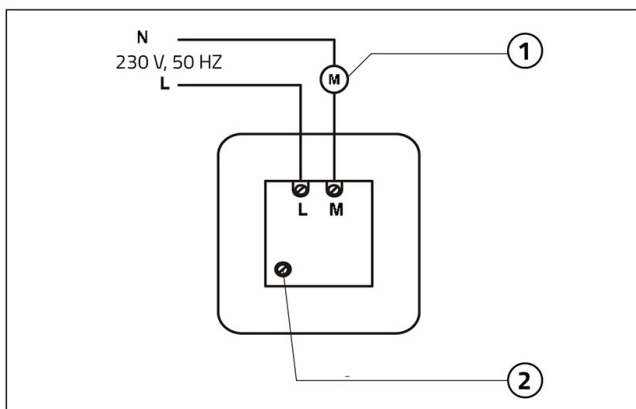

220V single phase speed regulator

- cod. 12300100 - cod. 12300105 - cod. 12300110
- cod. 12300115 - cod. 12300120

TECHNICAL SPECIFICATIONS:

- It makes it possible to vary the air flow of the curtain from 30% to 100% of its performance

SPEED REGULATOR ELECTRICAL CONNECTION DIAGRAM

- [1] Air curtain
[2] Adjustment of the minimum rotation speed

SPEED REGULATOR ELECTRICAL CONNECTION DIAGRAM

[1] Speed regulator
[2] Air curtain

ITEMS

CODE	DESCRIPTION
12300100	SINGLE-PHASE 220V SPEED CONTROL MODEL 200 - 300 - 400 - 600
12300105	SINGLE-PHASE 220V SPEED CONTROL MODEL 800
12300110	SINGLE-PHASE 220V SPEED CONTROL MODEL 1000-1300
12300115	SINGLE-PHASE 220V SPEED CONTROL MODEL 1600-2100
12300120	SINGLE-PHASE 220V SPEED CONTROL MODEL 2500-3000