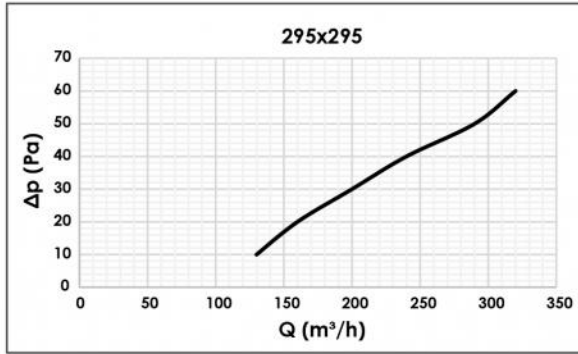

AIR FLOW RATE DIAGRAMS

The indicated values refer to the 4-way model.