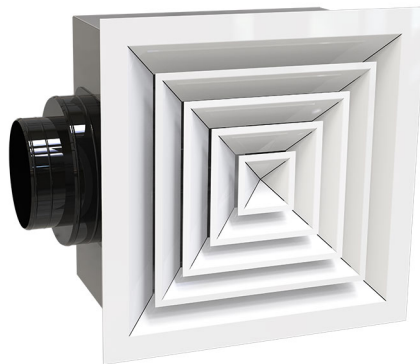

## DQAP

square diffuser 1 - 2 - 3 - 4-way in white painted aluminium  
complete with damper and lowered plenum

- cod. PWD400202 - cod. PWD400203 - cod. PWD400204
- cod. PWD400205 - cod. PWD400206 - cod. PWD400207
- cod. PWD400208 - cod. PWD400209 - cod. PWD400210
- cod. PWD400211 - cod. PWD400212 - cod. PWD400213
- cod. PWD400214 - cod. PWD400215 - cod. PWD400216
- cod. PWD400217 - cod. PWD400218 - cod. PWD400219
- cod. PWD400220 - cod. PWD400221

## DESCRIPTION

Square, multi-directional 1-2-3-4 way diffuser with removable cones.

The diffuser is made in white RAL 9016 painted aluminium, complete with galvanised steel flap calibration damper with counter movement.

The diffuser is supplied with a galvanised metal sheet lowered plenum.

Highly versatile diffuser, suited for systems with air delivery and intake.