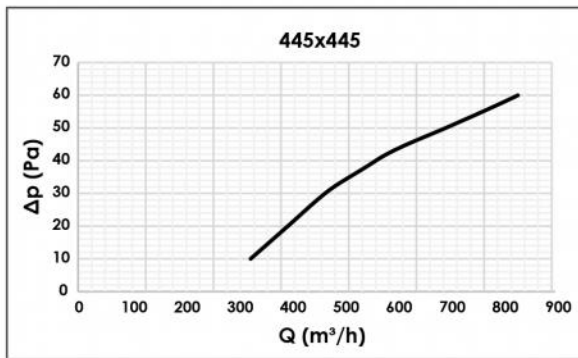

AIR FLOW RATE DIAGRAMS

The indicated values refer to the 4-way model.