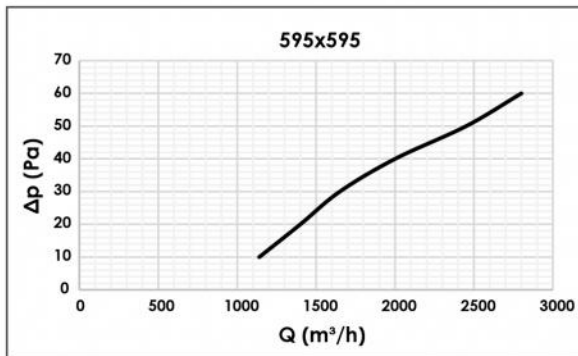

AIR FLOW RATE DIAGRAMS

The indicated values refer to the 4-way model.