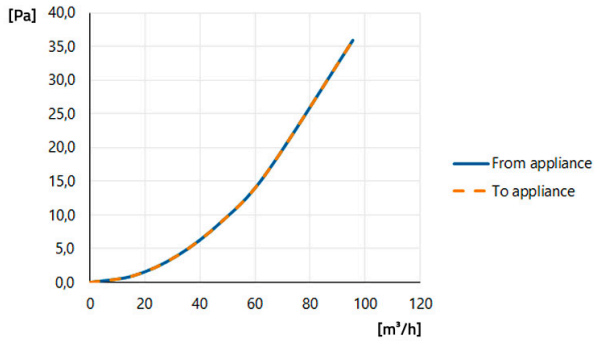

Horizontal oval elbow curve

- cod. 30101050

TECHNICAL SPECIFICATIONS:

- Material: PP
- Blue finish RAL 5015

DIMENSIONS

LOAD LOSS DIAGRAM

ITEMS

CODE	DESCRIPTION
30101050	HORIZONTAL OVAL ELBOW CURVE