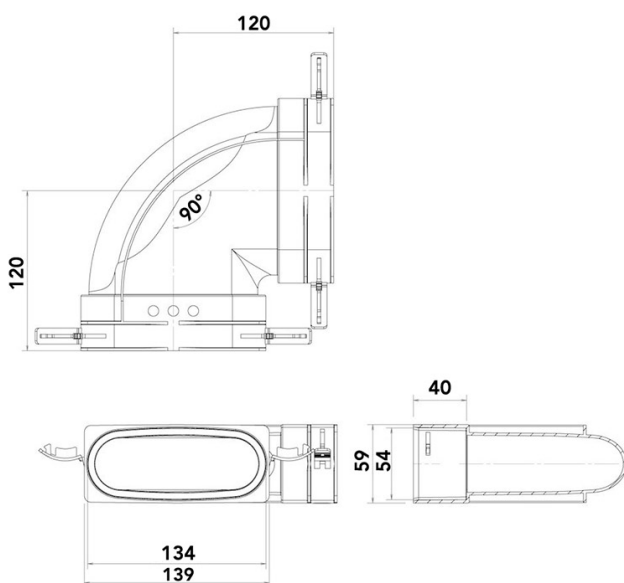

Horizontal oval elbow curve

- cod. 30101050

TECHNICAL SPECIFICATIONS:

- Material: PP
- Blue finish RAL 5015

DIMENSIONS

LOAD LOSS DIAGRAM

ITEMS

CODE	DESCRIPTION
30101050	HORIZONTAL OVAL ELBOW CURVE