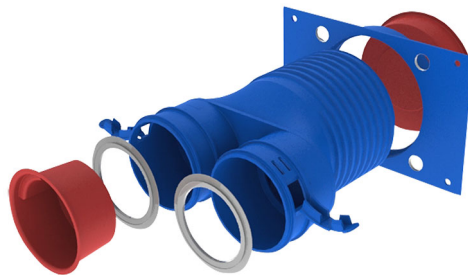

Straight fitting for flexible hose Ø 75 and grille

- cod. 30100150

DESCRIPTION

Straight connection for Ø75 flexible hose and grille.
Suitable for installing the two Lucina and Cloe grilles without any adapters

TECHNICAL SPECIFICATIONS:

- Material: PP
- Blue finish RAL 5015

DIMENSIONS

ITEMS

CODE	DESCRIPTION
30100150	STRAIGHT FITTING 90° D. 75 MM

All rights relating to this publication are the exclusive property of Tecnosystemi SpA.
 Tecnosystemi SpA reserves the right to make changes at any time and without notice, for technical or commercial needs.