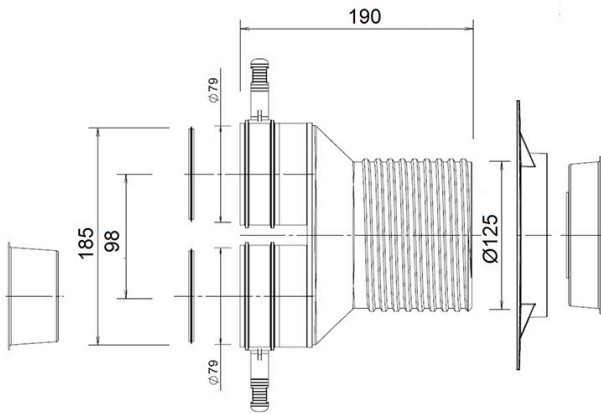

Straight fitting for flexible hose Ø 75 and grille

- cod. 30100150

DESCRIPTION

Straight connection for Ø75 flexible hose and grille.
Suitable for installing the two Lucina and Cloe grilles without any adapters

TECHNICAL SPECIFICATIONS:

- Material: PP
- Blue finish RAL 5015

DIMENSIONS

ITEMS

CODE	DESCRIPTION
30100150	STRAIGHT FITTING 90° D. 75 MM

All rights relating to this publication are the exclusive property of Tecnosystemi SpA.
 Tecnosystemi SpA reserves the right to make changes at any time and without notice, for technical or commercial needs.