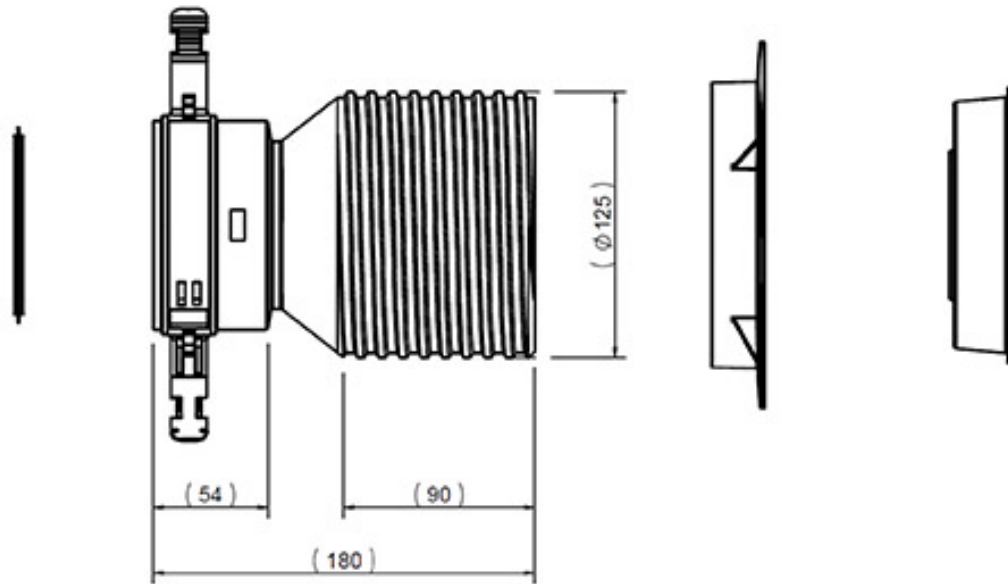

# Straight fitting for flexible hose Ø 92 and grille

- cod. 30100240

## DESCRIPTION

Straight connection for Ø92 flexible hose and grille.  
Suitable for installing the two Lucina and Cloe grilles without any adapters

## TECHNICAL SPECIFICATIONS:

- Material: PP
- Blue finish RAL 5015

DIMENSIONS

ITEMS

CODE	DESCRIPTION
30100240	STRAIGHT FITTING FOR HOSE D. 92 AND GRILLE

All rights relating to this publication are the exclusive property of Tecnosystemi SpA.  
 Tecnosystemi SpA reserves the right to make changes at any time and without notice, for technical or commercial needs.