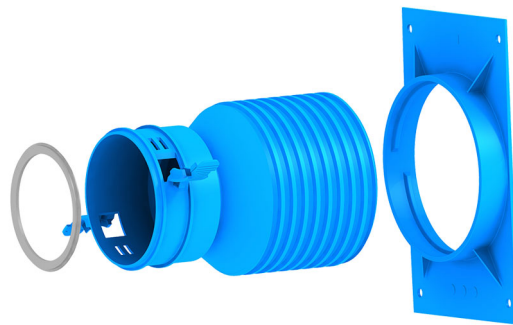

# Straight fitting for flexible hose Ø 92 and grille

- cod. 30100240

## DESCRIPTION

Straight connection for Ø92 flexible hose and grille.  
Suitable for installing the two Lucina and Cloe grilles without any adapters

## TECHNICAL SPECIFICATIONS:

- Material: PP
- Blue finish RAL 5015

DIMENSIONS

ITEMS

CODE	DESCRIPTION
30100240	STRAIGHT FITTING FOR HOSE D. 92 AND GRILLE

All rights relating to this publication are the exclusive property of Tecnosystemi SpA.  
 Tecnosystemi SpA reserves the right to make changes at any time and without notice, for technical or commercial needs.