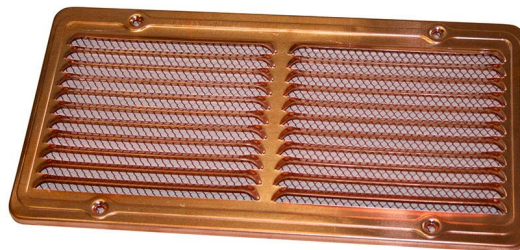

Square / rectangular support grille in copper with mesh

- cod. 11160530 - cod. 11160535 - cod. 11160540

TECHNICAL DATA

CODE	A [mm]	B [mm]	C [mm]	D [mm]	AIR PASSAGE [cm ²]
11160530	150		130		77,07
11160535	230		210		148,05
11160540	280	150	180	130	144,14

ITEMS

CODE	DESCRIPTION
11160530	SURFACE-MOUNTED COPPER SQUARE GRILLE 150x150 WITH MESH
11160535	SURFACE-MOUNTED COPPER SQUARE GRILLE 230x230 WITH MESH
11160540	SURFACE-MOUNTED COPPER RECTANGULAR GRILLE 150X280WITH MESH