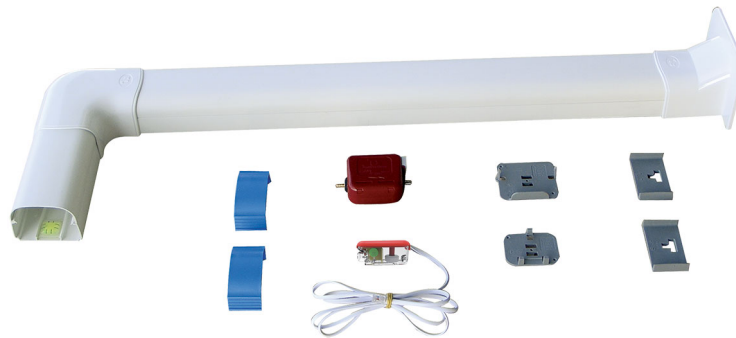

EASY FLOW pump kit + OPTIMA duct

- cod. 12170055

THE KIT INCLUDES:

- 1 corner terminal TA 75 - OPT
- 1 flat curve CP 75 - OPT
- 1 piece 70 cm duct T 75 - OPT
- 1 piece 15 cm duct T 75 - OPT
- 2 pieces BLOCK tubing clips for duct T 72
- 1 Easy Flow mini pump 11 lt
- 1 fastening kit for Easy Flow mini pump in duct

ITEMS

CODE	DESCRIPTION
12170055	"EASY FLOW" PUMP KIN TRUNKING "OPTIMA"

All rights relating to this publication are the exclusive property of Tecnosystemi SpA.
Tecnosystemi SpA reserves the right to make changes at any time and without notice, for technical or commercial needs.