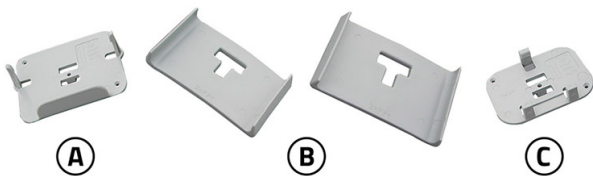

LAMPO

fastening kit for Easy Flow - Aqua Split mini pump in duct T72
Excellens series

- cod. 12170041

THE KIT CONSISTS OF:

- [A] A pump coupling plate
- [A] Two coupling springs at the bottom of the duct
- [C] A floating body coupling plate

This kit is not usable for EASY FLOW mod pumps. 30
lt and 40 lt

ITEMS

CODE	DESCRIPTION
12170041	KIT FOR "EASY FLOW" MINI PUMP FASTENING IN EXCELLENS T72 SERIES TRUNKING "LAMPO"

All rights relating to this publication are the exclusive property of Tecnosystemi SpA.
Tecnosystemi SpA reserves the right to make changes at any time and without notice, for technical or commercial needs.