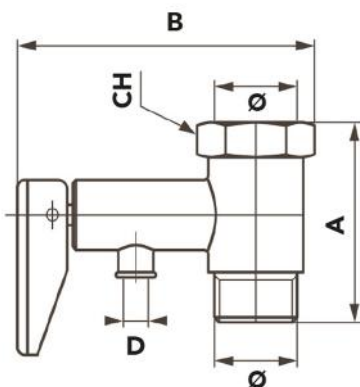

PESANTE

safety and check valve with lever for water heaters

- cod. 26200090

DIMENSIONS

CODE	A [mm]	B [mm]	CH [mm]	D [mm]	Ø
26200090	45	65	25	9	1/2"

ITEMS

CODE	DESCRIPTION
26200090	SAFETY AND CHECK VALVE FOR WATER HEATER 1/2" WITH LEVER