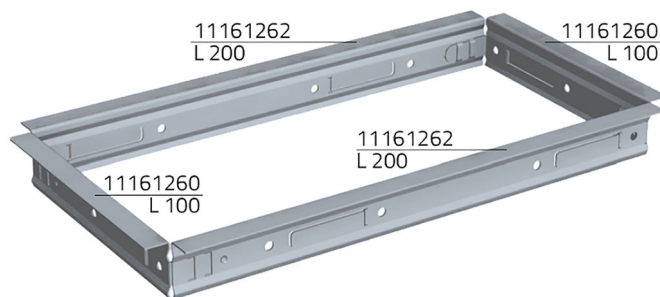

Assembly profile for grilles

- cod. 11161260 - cod. 11161261 - cod. 11161262
- cod. 11161263 - cod. 11161264 - cod. 11161265
- cod. 11161266 - cod. PWC100009

DIMENSIONS:

| CODE | LENGTH [mm] |
|-----------|-------------|
| 11161260 | 100 |
| 11161261 | 150 |
| 11161262 | 200 |
| 11161263 | 300 |
| 11161264 | 400 |
| 11161265 | 500 |
| 11161266 | 600 |
| PWC100009 | 1000 |

ITEMS

| CODE | DESCRIPTION |
|-----------|-------------------------------------|
| 11161260 | MOUNTING CHANNEL FOR DUCTING 100mm |
| 11161261 | MOUNTING CHANNEL FOR DUCTING 150mm |
| 11161262 | MOUNTING CHANNEL FOR DUCTING 200mm |
| 11161263 | MOUNTING CHANNEL FOR DUCTING 300mm |
| 11161264 | MOUNTING CHANNEL FOR DUCTING 400mm |
| 11161265 | MOUNTING CHANNEL FOR DUCTING 500mm |
| 11161266 | MOUNTING CHANNEL FOR DUCTING 600mm |
| PWC100009 | MOUNTING CHANNEL FOR DUCTING 1000mm |