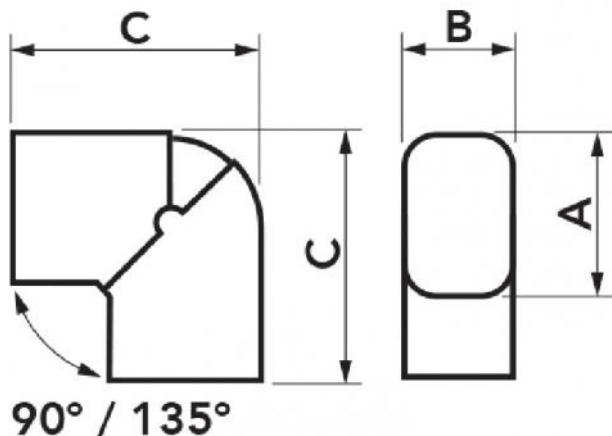

## TECHNICAL SPECIFICATIONS:

- In high impact resistance plastic, recyclable
- Interlocking bottom and lid
- Duct profile locating ridge
- Large internal bending radius, adjustable from 90° to 135°
- Heat shrink barcode packaging
- Galvanised screws
- Paintable
- Operating temperature -20°C / +60°C

## DIMENSIONS

CODE	MODEL	LINE	A [mm]	B [mm]	C [mm]
11121111	CPS 60 - EXC	TOP LINE	66	56	110
11121110	CPS 72 - EXC	TOP LINE	78	68	130
N11121111	CPS 60 - EXC	NEW LINE	66	56	110
N11121110	CPS 72 - EXC	NEW LINE	78	68	130
E11121111	CPS 60 - EXC	ECO LINE	66	56	110
E11121110	CPS 72 - EXC	ECO LINE	78	68	130
SCD100485	CPS 72 - EXC	BROWN LINE	78	68	130
SCD100315	CPS 72 - EXC	BLACK LINE	78	68	130
SCD100337	CPS 72 - EXC	GREY LINE	78	68	130