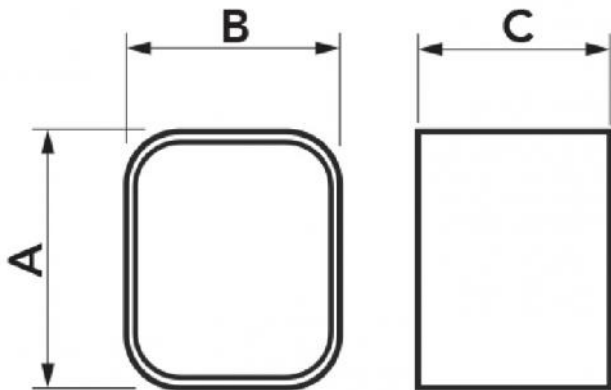

TECHNICAL SPECIFICATIONS:

- In high impact resistance plastic, recyclable
- Interlocking bottom and lid
- Duct profile locating ridge
- Heat shrink barcode packaging
- Galvanised screws
- Paintable
- Operating temperature -20°C / +60°C

MODELS AVAILABLE:

TOP LINE -
IVORY

NEW LINE -
WHITE

ECO LINE -
PEARL GREY

BROWN LINE -
BROWN

BLACK LINE -
BLACK

DIMENSIONS

CODE	MODEL	LINE	A [mm]	B [mm]	C [mm]
11121060	MG 60 - EXC	TOP LINE	66	56	50
11121072	MG 72 - EXC	TOP LINE	78	68	50
11121100	MG 100 - EXC	TOP LINE	104	78	50
N11121060	MG 60 - EXC	NEW LINE	66	56	50
N11121072	MG 72 - EXC	NEW LINE	78	68	50
N11121100	MG 100 - EXC	NEW LINE	104	78	50
E11121060	MG 60 - EXC	ECO LINE	66	56	50
E11121072	MG 72 - EXC	ECO LINE	78	68	50
E11121100	MG 100 - EXC	ECO LINE	104	78	50
SCD100475	MG 72 - EXC	BROWN LINE	78	68	50
SCD100477	MG 100 - EXC	BROWN LINE	104	78	50
SCD100319	MG 72 - EXC	BLACK LINE	78	68	50
SCD100320	MG 100 - EXC	BLACK LINE	104	78	50
SCD100335	MG 72 - EXC	GREY LINE	78	68	50
SCD100347	MG 100 - EXC	GREY LINE	104	78	50