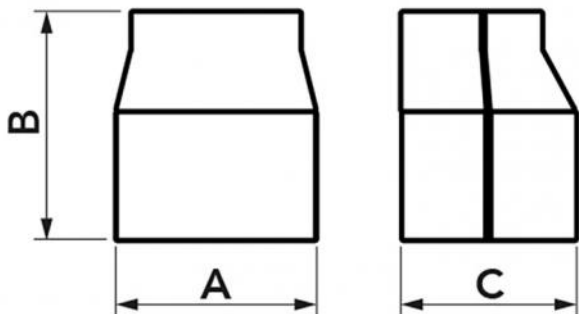

## DIMENSIONS

CODE	MODEL	LINE	A [mm]	B [mm]	C [mm]
11123080	RC 72/60 - EXC	TOP LINE	78	90	68
11123105	RC 100/72 - EXC	TOP LINE	104	90	77
N11123080	RC 72/60 - EXC	NEW LINE	78	90	68
N11123105	RC 100/72 - EXC	NEW LINE	104	90	77
E11123080	RC 72/60 - EXC	ECO LINE	78	90	68
E11123105	RC 100/72 - EXC	ECO LINE	104	90	77