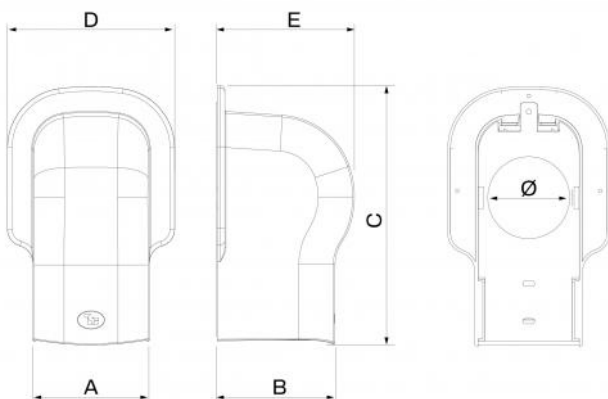

### Square rosette for flexible hose $\varnothing$ 60/80 mm

- cod. SCD100572 - cod. SCD100573 - cod. SCD100574  
- cod. SCD100578 - cod. SCD100579 - cod. SCD100580

## DESCRIPTION

Wall-mounted terminal with new square flange suitable for the square terminal kit with flexible hose and external unit connection.

## DIMENSIONS

CODE	MODEL	A [mm]	B [mm]	C [mm]	D [mm]	E [mm]	Ø [mm]
SCD100572	REQ 60 WHITE	78		190	118	95	60
SCD100573	REQ 60 BLACK	78		190	118	95	60
SCD100574	REQ 60 GREY	78		190	118	95	60
SCD100578	REQ 80 WHITE	102	100	222	146	116	80
SCD100579	REQ 80 BLACK	102	100	222	146	116	80
SCD100580	REQ 80 GREY	102	100	222	146	116	80

## ITEMS

CODE	DESCRIPTION
SCD100572	REQ - SQUARE ROSETTE FOR FLEXIBLE PIPE 70 TO PROTECT PIPE - INNER ? 60 mm - WHITE
SCD100573	REQ - SQUARE ROSETTE FOR FLEXIBLE PIPE 70 TO PROTECT PIPE - INNER ? 60 mm - WHITE
SCD100574	REQ - SQUARE ROSETTE FOR FLEXIBLE PIPE 70 TO PROTECT PIPE - INNER ? 60 mm - WHITE
SCD100578	REQ - SQUARE ROSETTE FOR FLEXIBLE PIPE 100 TO PROTECT PIPE - INNER ? 80 mm - WHITE
SCD100579	REQ - SQUARE ROSETTE FOR FLEXIBLE PIPE 100 TO PROTECT PIPE - INNER ? 80 mm - WHITE
SCD100580	REQ - SQUARE ROSETTE FOR FLEXIBLE PIPE 100 TO PROTECT PIPE - INNER ? 80 mm - WHITE