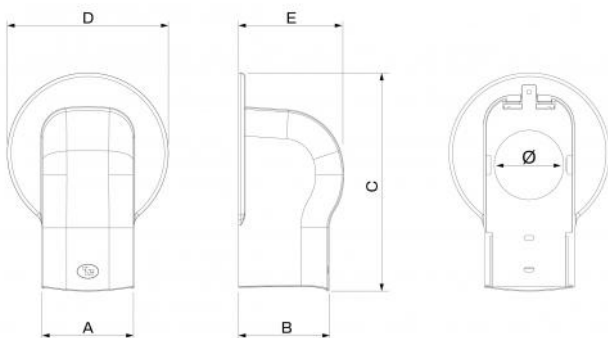

# RET

Round rosette for flexible hose  $\varnothing$  60/80 mm

- cod. SCD100575 - cod. SCD100576 - cod. SCD100577  
- cod. SCD100581 - cod. SCD100582 - cod. SCD100583

## DESCRIPTION

Wall-mounted terminal with new round flange suitable for the terminal kit with hose and connection fitting for outdoor unit.

CODE	MODEL	A [mm]	B [mm]	C [mm]	D [mm]	E [mm]	Ø [mm]
SCD100575	RET 60 WHITE	78		210	157	95	60
SCD100576	RET 60 BLACK	78		210	157	95	60
SCD100577	RET 60 GREY	78		210	157	95	60
SCD100581	RET 80 WHITE	102	100	237	177	117	80
SCD100582	RET 80 BLACK	102	100	237	177	117	80
SCD100583	RET 80 GREY	102	100	237	177	117	80

## ITEMS

CODE	DESCRIPTION
SCD100575	RET - ROUND ROSETTE FOR FLEXIBLE PIPE 70 TO PROTECT PIPE - INNER ? 60 mm - WHITE
SCD100576	RET - ROUND ROSETTE FOR FLEXIBLE PIPE 70 TO PROTECT PIPE - INNER ? 60 mm -BLACK
SCD100577	RET - ROUND ROSETTE FOR FLEXIBLE PIPE 70 TO PROTECT PIPE - INNER ? 60 mm - GREY
SCD100581	RET - ROUND ROSETTE FOR FLEXIBLE PIPE 100 TO PROTECT PIPE - INNER ? 80 mm - WHITE
SCD100582	RET - ROUND ROSETTE FOR FLEXIBLE PIPE 100 TO PROTECT PIPE - INNER ? 80 mm - BLACK
SCD100583	RET - ROUND ROSETTE FOR FLEXIBLE PIPE 100 TO PROTECT PIPE - INNER ? 80 mm - GREY