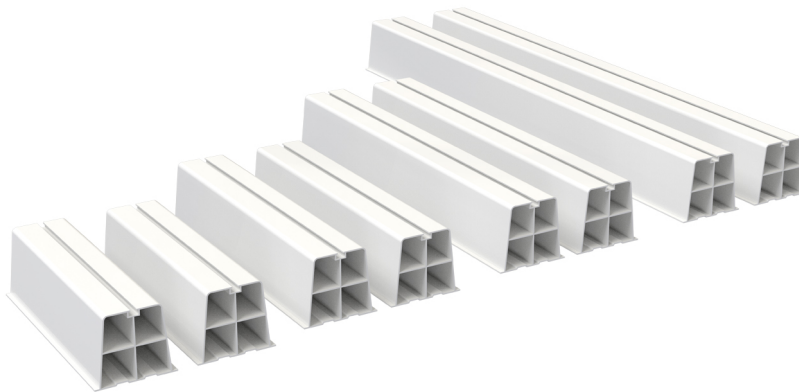

SUELO MAXI

floor base pair with vibration-damper

- cod. 11105011 - cod. 11105021 - cod. SCD500184
- cod. 11105030

TECHNICAL SPECIFICATIONS:

- Stiff anti-UVA, shockproof PVC
- Rubber support base
- Ivory or black colour
- Sizes 350 - 450 - 600 - 1000 mm
- Screws supplied M8
- Pack of 2 pieces supplied with screws and shrink-wrapped

TECHNICAL DATA

CODE	A [mm]	B [mm]	C [mm]	COLOUR	LOAD CAPACITY [kg]
11105011	115	100	85	IVORY	140
11105021	115	100	85	IVORY	180
SCD500184	115	100	85	IVORY	240
11105030	115	100	85	IVORY	400

ITEMS

CODE	DESCRIPTION
11105011	"SUELO MAXI - 350" FLOOR MOUNTING BLOCKS (1 COUPLE) - IVORY
11105021	"SUELO MAXI - 450" FLOOR MOUNTING BLOCKS (1 COUPLE)- IVORY
SCD500184	"SUELO MAXI - 600" FLOOR MOUNTING BLOCKS (1 COUPLE)- IVORY
11105030	"SUELO MAXI - 1000" FLOOR MOUNTING BLOCKS (1 COUPLE)- IVORY