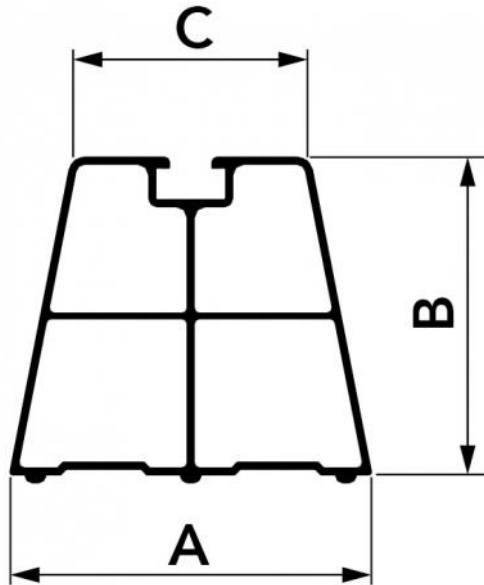

SUELO MINI

floor base with vibration damping

- cod. SCD500286 - cod. SCD500287 - cod. SCD500288
- cod. SCD500289

TECHNICAL SPECIFICATIONS:

- Stiff anti-UVA, shockproof PVC
- Ivory or black colour
- Screws supplied M8
- Rubber support base
- Sizes 330 - 400 - 470 - 1000 mm

TECHNICAL DATA

CODE	A [mm]	B [mm]	C [mm]	COLOUR	LOAD CAPACITY [kg]
SCD500286	70	60	47	IVORY	90
SCD500287	70	60	47	IVORY	130
SCD500288	70	60	47	IVORY	180
SCD500289	70	60	47	IVORY	300

ITEMS

CODE	DESCRIPTION
SCD500286	FLOOR MOUNTING BLOCK 330 "SUELO MINI" - IVORY
SCD500287	FLOOR MOUNTING BLOCK 400 "SUELO MINI" - IVORY
SCD500288	FLOOR MOUNTING BLOCK 470 "SUELO MINI" - IVORY
SCD500289	FLOOR MOUNTING BLOCK 1000 "SUELO MINI" - IVORY