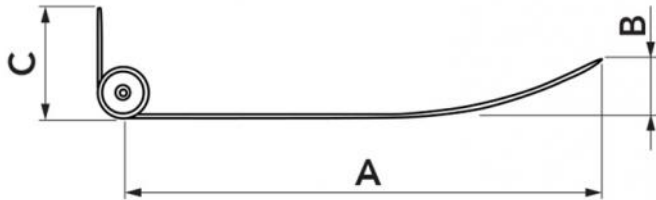

DEVIO

Adjustable flow deflector for indoor unit

- cod. 12000040 - cod. 12000041

TECHNICAL SPECIFICATIONS:

- Made of white painted aluminium RAL 9016
- Available in 2 sizes
- 5-position adjustable air flow
- Includes all screws
- Suitable for indoor units

DIMENSIONS

| CODE | A [mm] | B [mm] | C [mm] |
|----------|--------|--------|--------|
| 12000040 | 260 | 30 | 55 |
| 12000041 | 260 | 30 | 55 |

5-POSITION ADJUSTABLE AIR FLOW

ITEMS

| CODE | DESCRIPTION |
|----------|--------------------------------------------------|
| 12000040 | "DEVIO" ADJUSTABLE ALUMINIUM DEFLECTOR L 850 MM |
| 12000041 | "DEVIO" ADJUSTABLE ALUMINIUM DEFLECTOR L 1050 MM |