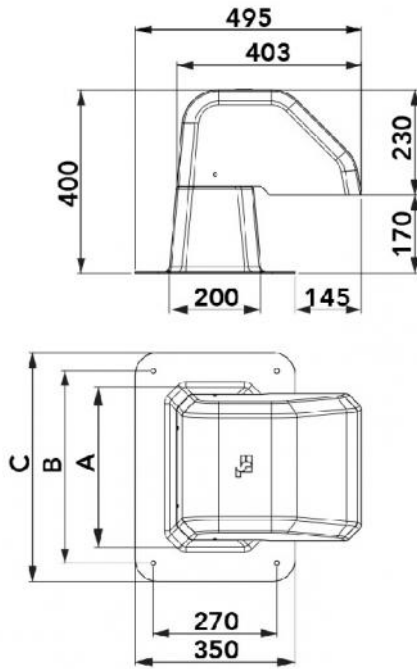

## TECHNICAL SPECIFICATIONS:

- Made of ivory ABS+PMMA plastic
- Equipped with internal wall bracket that guarantees correct pipe curvature
- High thermal stability
- Resistant to weathering and ageing

## DIMENSIONS

CODE	A [mm]	B [mm]	C [mm]
SCD100134	200	270	350
SCD100135	350	420	500

## ITEMS

CODE	DESCRIPTION
SCD100134	FITTING THROUGH ROOF "TSPAT" - 200x200x430
SCD100135	FITTING THROUGH ROOF "TSPAT" - 350x200x430

All rights relating to this publication are the exclusive property of Tecnosystemi SpA.  
 Tecnosystemi SpA reserves the right to make changes at any time and without notice, for technical or commercial needs.