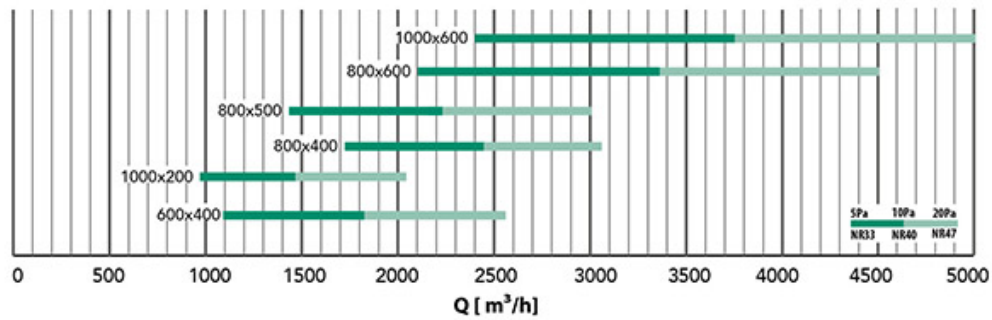

RAPID AIR FLOW SELECTION

ITEMS

CODE	DESCRIPTION
WB11161556	ALUMINIUM RETURN GRILLES WITH PAINTED WHITE 632x432mm
WB11161557	ALUMINIUM RETURN GRILLES WITH PAINTED WHITE 1032x232mm
WB11161570	ALUMINIUM RETURN GRILLES WITH PAINTED WHITE 832x432mm
WB11161571	ALUMINIUM RETURN GRILLES WITH PAINTED WHITE 832x532mm
WB11161572	ALUMINIUM RETURN GRILLES WITH PAINTED WHITE 832x632mm
WB11161573	ALUMINIUM RETURN GRILLES WITH PAINTED WHITE 1032x632mm

All rights relating to this publication are the exclusive property of Tecnosystemi SpA.
Tecnosystemi SpA reserves the right to make changes at any time and without notice, for technical or commercial needs.