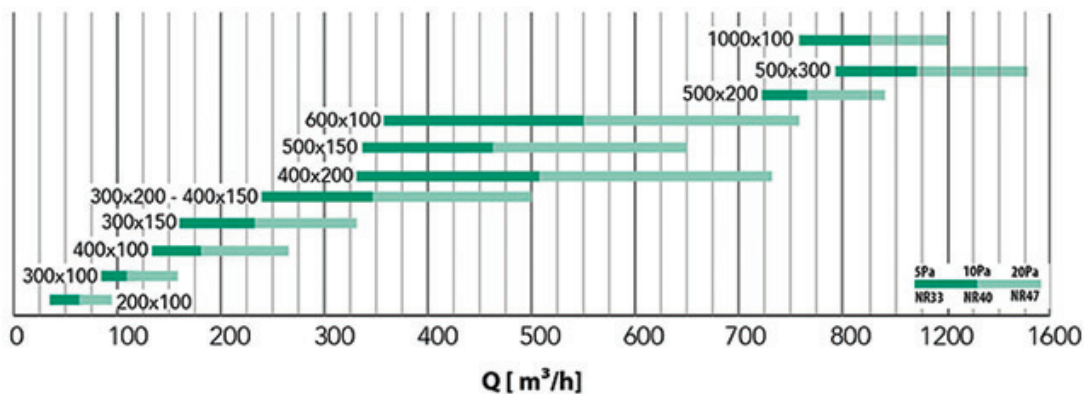

RAPID AIR FLOW SELECTION

ITEMS

CODE	DESCRIPTION
WB11161530	ALUMINIUM RETURN GRILLES WITH PAINTED WHITE 232x132mm
WB11161535	ALUMINIUM RETURN GRILLES WITH PAINTED WHITE 332x132mm
WB11161540	ALUMINIUM RETURN GRILLES WITH PAINTED WHITE 432x132mm
PWC100024	ALUMINIUM RETURN GRILLES WITH PAINTED WHITE 632x132mm
PWC100025	ALUMINIUM RETURN GRILLES WITH PAINTED WHITE 1032x132mm
WB11161542	ALUMINIUM RETURN GRILLES WITH PAINTED WHITE 332x182mm
WB11161545	ALUMINIUM RETURN GRILLES WITH PAINTED WHITE 332x232mm
WB11161549	ALUMINIUM RETURN GRILLES WITH PAINTED WHITE 432x182mm
WB11161550	ALUMINIUM RETURN GRILLES WITH PAINTED WHITE 432x232mm
WB11161552	ALUMINIUM RETURN GRILLES WITH PAINTED WHITE 532x182mm
WB11161554	ALUMINIUM RETURN GRILLES WITH PAINTED WHITE 532x232mm
WB11161555	ALUMINIUM RETURN GRILLES WITH PAINTED WHITE 532x332mm

All rights relating to this publication are the exclusive property of Tecnosystemi SpA. Tecnosystemi SpA reserves the right to make changes at any time and without notice, for technical or commercial needs.