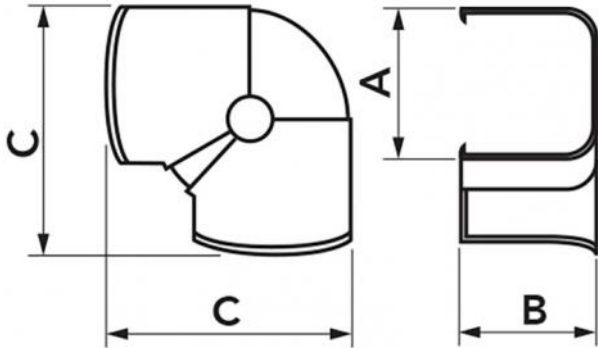

OPTIMA CPS

articulated flat curve

- cod. 11106010 - cod. 11106011 - cod. SCD100423
- cod. SCD100381

TECHNICAL SPECIFICATIONS:

- High impact resistance plastic, recyclable
- Innovative design
- Ultra-fast interlocking fastening system
- Bending radius
- Adjustable from 80° to 140°
- Extremely high outer finish
- Heat shrink barcode packaging
- Paintable
- Operating temperature -20°C / +60°C

MODELS AVAILABLE:

WHITE

ANTHRACITE
GREY

BLACK

DIMENSIONS

CODE	MODEL	A [mm]	B [mm]	C [mm]
11106010	CPS 62 - OPT W	66	48	185
11106011	CPS 75 - OPT W	78	58	130
SCD100423	CPS 75 - OPT G	78	58	130
SCD100381	CPS 75 - OPT B	78	58	130

ITEMS

CODE	DESCRIPTION
11106010	CPS62-OPT - "OPTIMA CPS" LINE FLAT JOINTED ELBOW
11106011	CPS75-OPT - "OPTIMA CPS" LINE FLAT JOINTED ELBOW
SCD100423	"OPTIMA CPS" LINE FLAT JOINTED ELBOW - ANTHRACITE GREY
SCD100381	"OPTIMA CPS" LINE FLAT JOINTED ELBOW - BLACK - CPS75-OPT