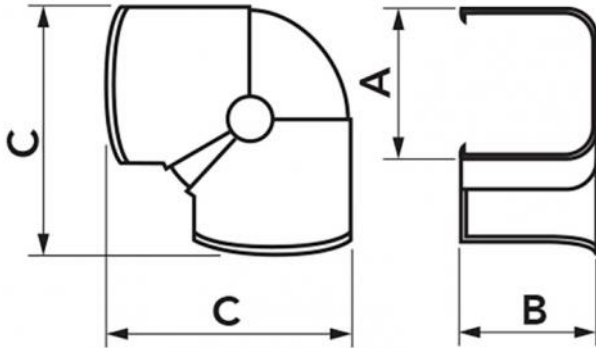

OPTIMA CPS CLEAN

articulated flat curve, white CLEAN

- cod. SCD100508 - cod. SCD100509

TECHNICAL SPECIFICATIONS:

- Stiff, shockproof, anti-UVA PVC, white or grey, recyclable
- Innovative design
- Ultra-fast interlocking fastening system
- Bending radius
- Adjustable from 80° to 140°
- Extremely high outer finish
- Heat shrink barcode packaging
- Paintable
- Operating temperature -20°C / +60°C

MODELS AVAILABLE:

WHITE

DIMENSIONS

CODE	MODEL	A [mm]	B [mm]	C [mm]
SCD100508	CPS 62 - OPT CLEAN	66	48	185
SCD100509	CPS 75 - OPT CLEAN	78	58	130

ITEMS

CODE	DESCRIPTION
SCD100508	"OPTIMA CPS" LINE FLAT JOINTED ELBOW - CPS62-OPT - OPT CLEAN
SCD100509	"OPTIMA CPS" LINE FLAT JOINTED ELBOW - CPS75-OPT - OPT CLEAN