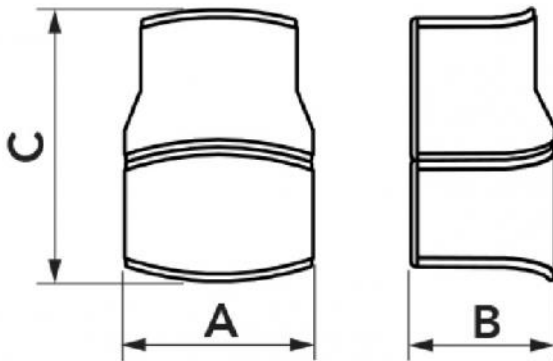

OPTIMA RC CLEAN

duct reduction, white CLEAN

- cod. SCD100536 - cod. SCD100537 - cod. SCD100538

TECHNICAL SPECIFICATIONS:

- Rigid shockproof PVC, anti-UVA, white, can be recycled
- Innovative design
- Ultra-fast interlocking fastening system
- Extremely high outer finish
- Heat shrink barcode packaging
- Paintable
- Operating temperature -20°C / +60°C

MODELS AVAILABLE:

WHITE

DIMENSIONS

CODE	MODEL	A [mm]	B [mm]	C [mm]
SCD100536	RC 75/62 - OPT CLEAN	78	58	110
SCD100537	RC 102/75 - OPT CLEAN	104	68	140
SCD100538	RC 135/102 - OPT CLEAN	140	84	160

ITEMS

CODE	DESCRIPTION
SCD100536	"OPTIMA RC" LINE REDUCER FOR TRUNKING - RC75/62 - OPT - OPT CLEAN
SCD100537	"OPTIMA RC" LINE REDUCER FOR TRUNKING - RC102/75-OPT - OPT CLEAN
SCD100538	"OPTIMA RC" LINE REDUCER FOR TRUNKING - RC75/62 - OPT - OPT CLEAN