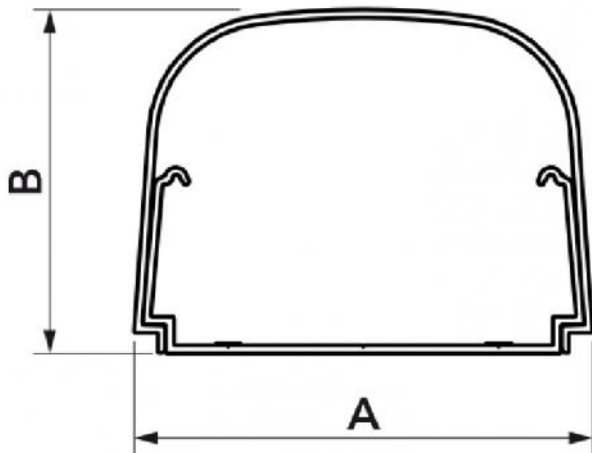

OPTIMA T FULL COVER

duct

- cod. SCD100102 - cod. SCD100103 - cod. SCD100104
- cod. SCD100124

TECHNICAL SPECIFICATIONS:

- Stiff, shockproof, anti-UVA PVC, white, recyclable
- Sharp-edged bottom
- Pre-punched slots for wall mounting
- Prepared for insertion of the mini pumps Easy Flow, Easy One, Aqua Split (only model T 75-OPT-FC)
- Wall flush closure
- Rounded cover
- Bar length 2 m
- Paintable
- Operating temperature -20°C / +60°C

MODELS AVAILABLE:

WHITE

DIMENSIONS

| CODE | MODEL | A [mm] | B [mm] |
|-----------|----------------|--------|--------|
| SCD100102 | T 62 - OPT-FC | 62 | 46 |
| SCD100103 | T 75 - OPT-FC | 74 | 56 |
| SCD100104 | T 102 - OPT-FC | 100 | 66 |
| SCD100124 | T 135 - OPT-FC | 135 | 82 |

ITEMS

| CODE | DESCRIPTION |
|-----------|--|
| SCD100102 | T62 -OPT-FC - "OPTIMA TP" T62 TRUNKING FULL COVER - 2 mt. Long |
| SCD100103 | T75 -OPT-FC - "OPTIMA TP" T75 TRUNKING FULL COVER - 2 mt. long |
| SCD100104 | T102 -OPT-FC - "OPTIMA TP" T102 TRUNKING FULL COVER - 2 mt. long |
| SCD100124 | T135 -OPT-FC - "OPTIMA TP" T135 TRUNKING FULL COVER - 2 mt. long |