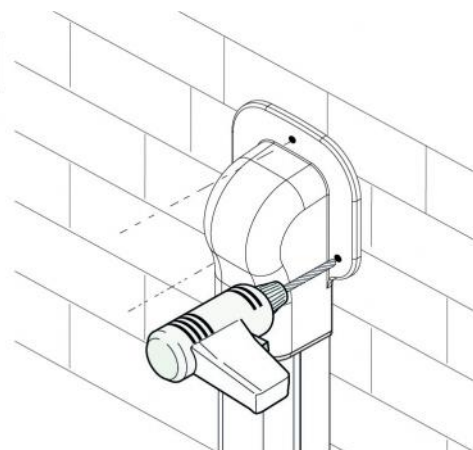

## TECHNICAL SPECIFICATIONS:

- Rigid shockproof PVC, anti-UVA, white
- Innovative design
- Ultra-fast interlocking fastening system
- Large outer flange
- Hole covers
- 3 pre-slots for drain pipe
- 3 pre-drilled holes for wall mounting
- Extremely high outer finish
- Heat shrink barcode packaging
- Paintable
- Operating temperature -20°C / + 60°C

## DIMENSIONS

CODE	MODEL	A [mm]	B [mm]	C [mm]	D [mm]	E [mm]
SCD100496	TM 62 - OPT CLEAN	66	48	155	95	60
SCD100497	TM 75 - OPT CLEAN	78	58	170	110	74
SCD100498	TM 102 - OPT CLEAN	104	68	200	135	85
SCD100499	TM 135 - OPT CLEAN	140	85	237	175	100

## EXAMPLE OF FIXING WITH SCREWS

1

2