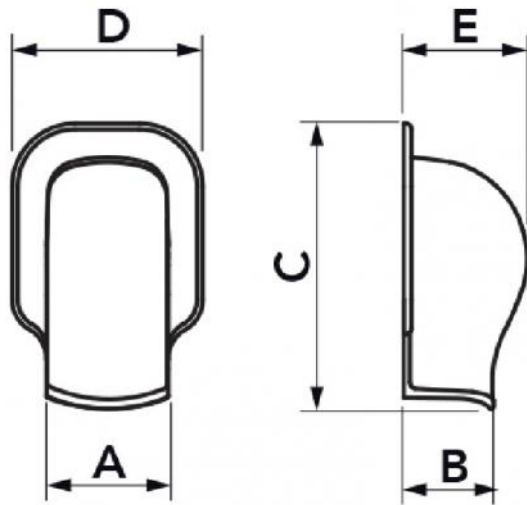

# OPTIMA TM CLEAN

wall-mounted terminal, white CLEAN

- cod. SCD100496 - cod. SCD100497 - cod. SCD100498  
- cod. SCD100499

## TECHNICAL SPECIFICATIONS:

- Rigid shockproof PVC, anti-UVA, white
- Innovative design
- Ultra-fast interlocking fastening system
- Large outer flange
- Hole covers
- 3 pre-slots for drain pipe
- 3 pre-drilled holes for wall mounting
- Extremely high outer finish
- Heat shrink barcode packaging
- Paintable
- Operating temperature -20°C / + 60°C

## DIMENSIONS

CODE	MODEL	A [mm]	B [mm]	C [mm]	D [mm]	E [mm]
SCD100496	TM 62 - OPT CLEAN	66	48	155	95	60
SCD100497	TM 75 - OPT CLEAN	78	58	170	110	74
SCD100498	TM 102 - OPT CLEAN	104	68	200	135	85
SCD100499	TM 135 - OPT CLEAN	140	85	237	175	100