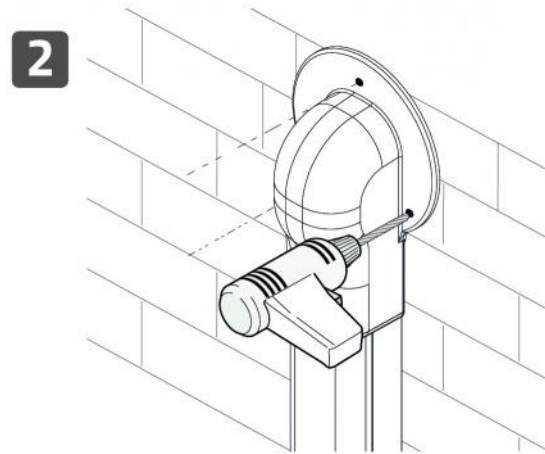

EXAMPLE OF FIXING WITH SCREWS