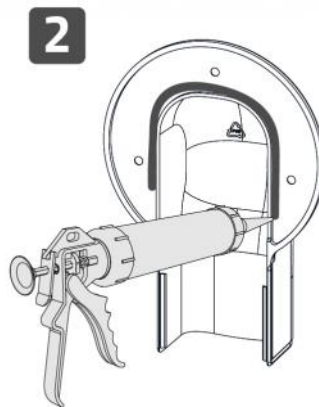

EXAMPLE OF FIXING WITH SILICONE AND SCREWS