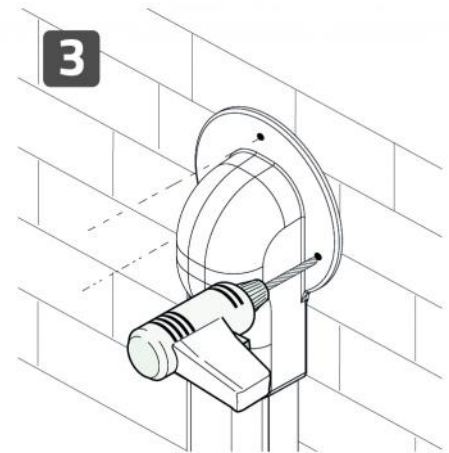

EXAMPLE OF FIXING WITH SILICONE AND SCREWS