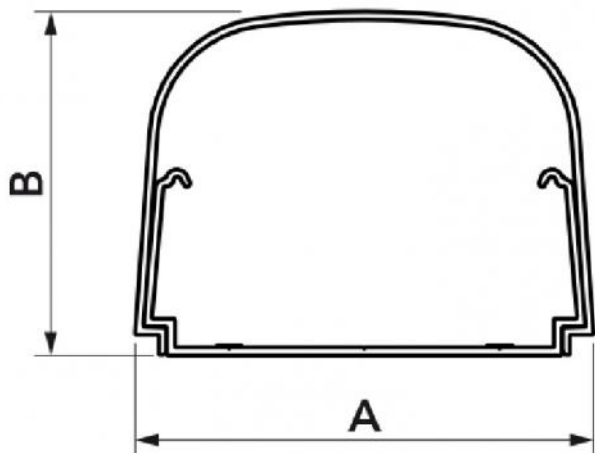

OPTIMA TP FULL COVER

duct with protective film

- cod. SCD100105 - cod. SCD100106 - cod. SCD100107
- cod. SCD100125

TECHNICAL SPECIFICATIONS:

- Stiff, shockproof, anti-UVA PVC, white, recyclable
- Sharp-edged bottom
- Pre-punched slots for wall mounting
- Prepared for insertion of the mini pumps Easy Flow, Easy One, Aqua Split (only model TP 75-OPT-FC)
- Wall-mounted flush closure
- Rounded cover
- Cover with transparent blue protective film in low density polyethylene
- Bar length 2 m
- Paintable
- Operating temperature -20°C / +60°C

MODELS AVAILABLE:

WHITE

DIMENSIONS

CODE	MODEL	A [mm]	B [mm]
SCD100105	TP 62 - OPT-FC	62	46
SCD100106	TP 75 - OPT-FC	74	56
SCD100107	TP 102 - OPT-FC	100	66
SCD100125	TP 135 - OPT-FC	135	82

ITEMS

CODE	DESCRIPTION
SCD100105	TP62 -OPT-FC FILM - "OPTIMA TP" T62 TRUNKING FULL COVER WITH PROTECTION FILM - 2 mt. Long
SCD100106	TP75 -OPT-FC FILM - "OPTIMA TP" T75 TRUNKING FULL COVER WITH PROTECTION FILM - 2 mt. long
SCD100107	TP102 -OPT-FC FILM - "OPTIMA TP" T102 TRUNKING FULL COVER WITH PROTECTION FILM - 2 mt. long
SCD100125	TP135 -OPT-FC FILM - "OPTIMA TP" T135 TRUNKING FULL COVER WITH PROTECTION FILM - 2 mt. long