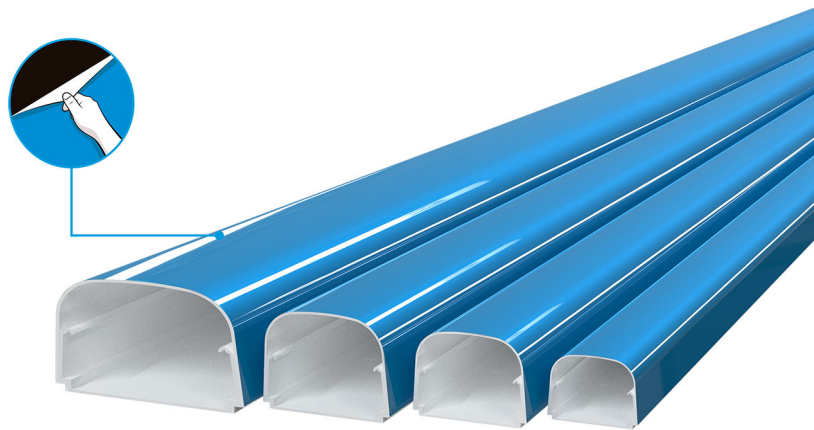

OPTIMA TP FULL COVER

duct with protective film

- cod. SCD100105 - cod. SCD100106 - cod. SCD100107
- cod. SCD100125

TECHNICAL SPECIFICATIONS:

- Stiff, shockproof, anti-UVA PVC, white, recyclable
- Sharp-edged bottom
- Pre-punched slots for wall mounting
- Prepared for insertion of the mini pumps Easy Flow, Easy One, Aqua Split (only model TP 75-OPT-FC)
- Wall-mounted flush closure
- Rounded cover
- Cover with transparent blue protective film in low density polyethylene
- Bar length 2 m
- Paintable
- Operating temperature -20°C / +60°C

MODELS AVAILABLE:

WHITE

DIMENSIONS

CODE	MODEL	A [mm]	B [mm]
SCD100105	TP 62 - OPT-FC	62	46
SCD100106	TP 75 - OPT-FC	74	56
SCD100107	TP 102 - OPT-FC	100	66
SCD100125	TP 135 - OPT-FC	135	82

ITEMS

CODE	DESCRIPTION
SCD100105	TP62 -OPT-FC FILM - "OPTIMA TP" T62 TRUNKING FULL COVER WITH PROTECTION FILM - 2 mt. Long
SCD100106	TP75 -OPT-FC FILM - "OPTIMA TP" T75 TRUNKING FULL COVER WITH PROTECTION FILM - 2 mt. long
SCD100107	TP102 -OPT-FC FILM - "OPTIMA TP" T102 TRUNKING FULL COVER WITH PROTECTION FILM - 2 mt. long
SCD100125	TP135 -OPT-FC FILM - "OPTIMA TP" T135 TRUNKING FULL COVER WITH PROTECTION FILM - 2 mt. long